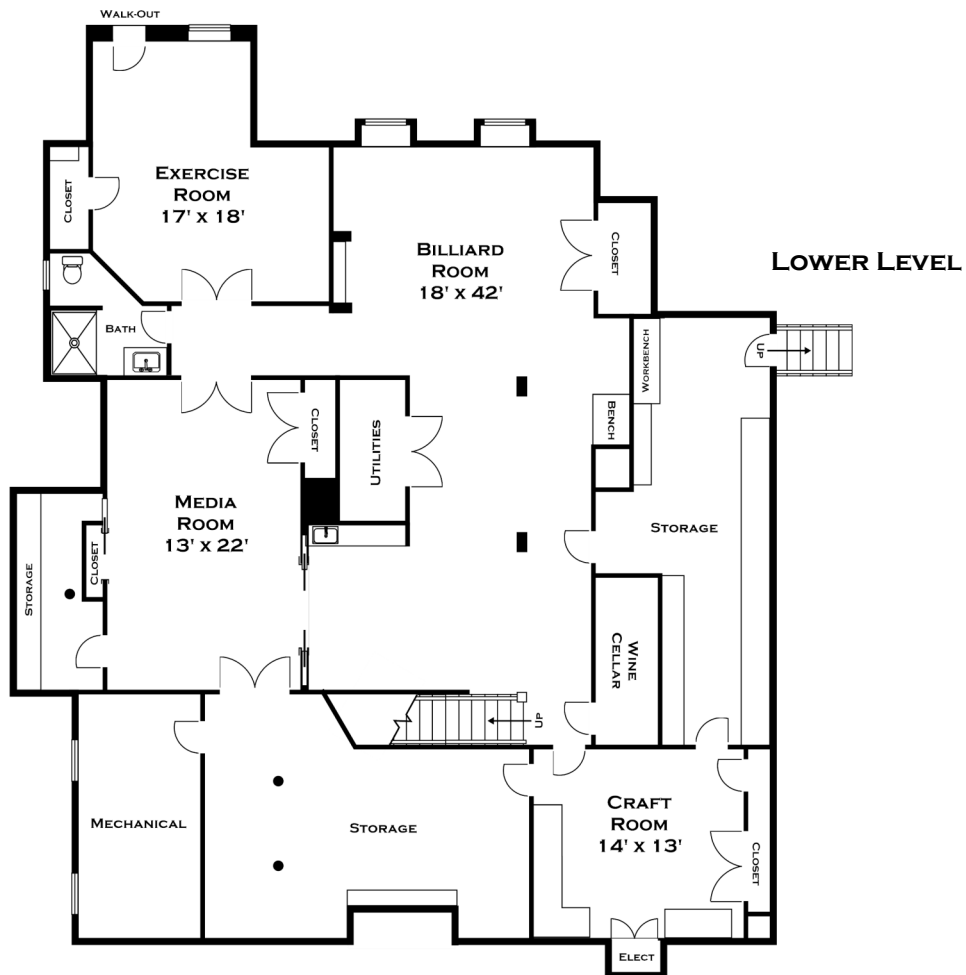

30 CEDAR ROAD, WESTON MA

THIRD FLOOR

ALL MEASUREMENTS ARE APPROXIMATE AND FOR INFORMATIONAL PURPOSES ONLY - NOT DRAWN TO SCALE

DORENE J HIGGONS
GRAPHICS/CONSULTING
781.724.7306
DORENE.HIGGONS@GMAIL.COM

30 CEDAR ROAD, WESTON MA