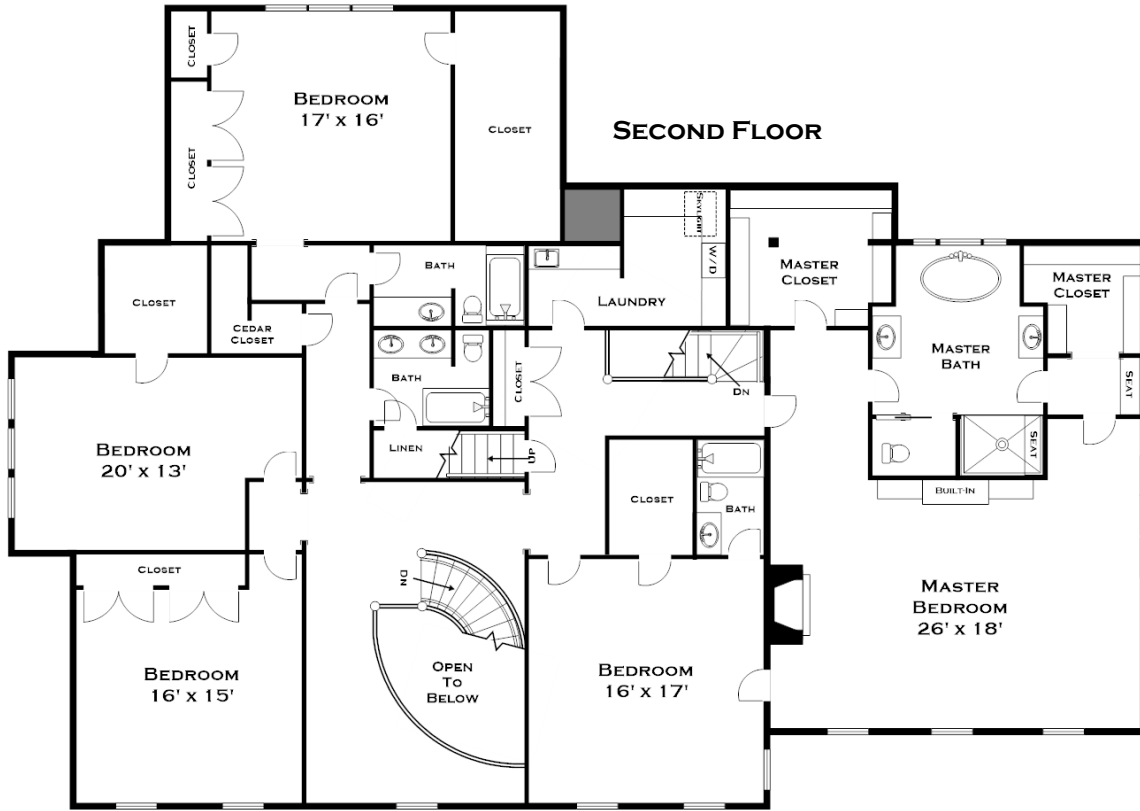

30 CEDAR ROAD, WESTON MA

THIRD FLOOR

ALL MEASUREMENTS ARE APPROXIMATE AND FOR INFORMATIONAL PURPOSES ONLY - NOT DRAWN TO SCALE

DORENE J HIGGONS
GRAPHICS/CONSULTING
781.724.7306
DORENE.HIGGONS@GMAIL.COM

30 CEDAR ROAD, WESTON MA