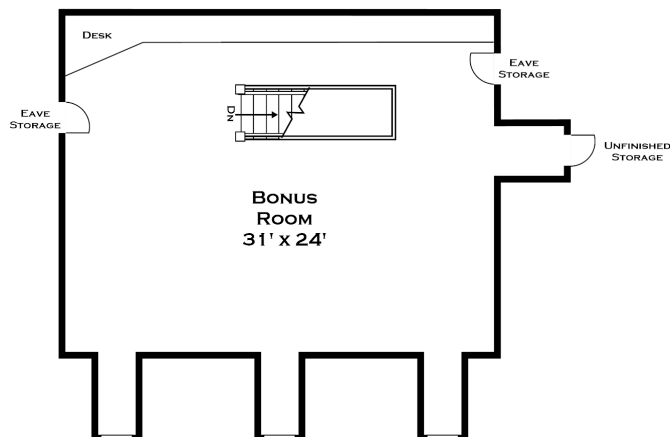

30 CEDAR ROAD, WESTON MA

THIRD FLOOR

ALL MEASUREMENTS ARE APPROXIMATE AND FOR INFORMATIONAL PURPOSES ONLY - NOT DRAWN TO SCALE

DORENE J HIGGONS
GRAPHICS/CONSULTING
781.724.7306
DORENE.HIGGONS@GMAIL.COM

30 CEDAR ROAD, WESTON MA