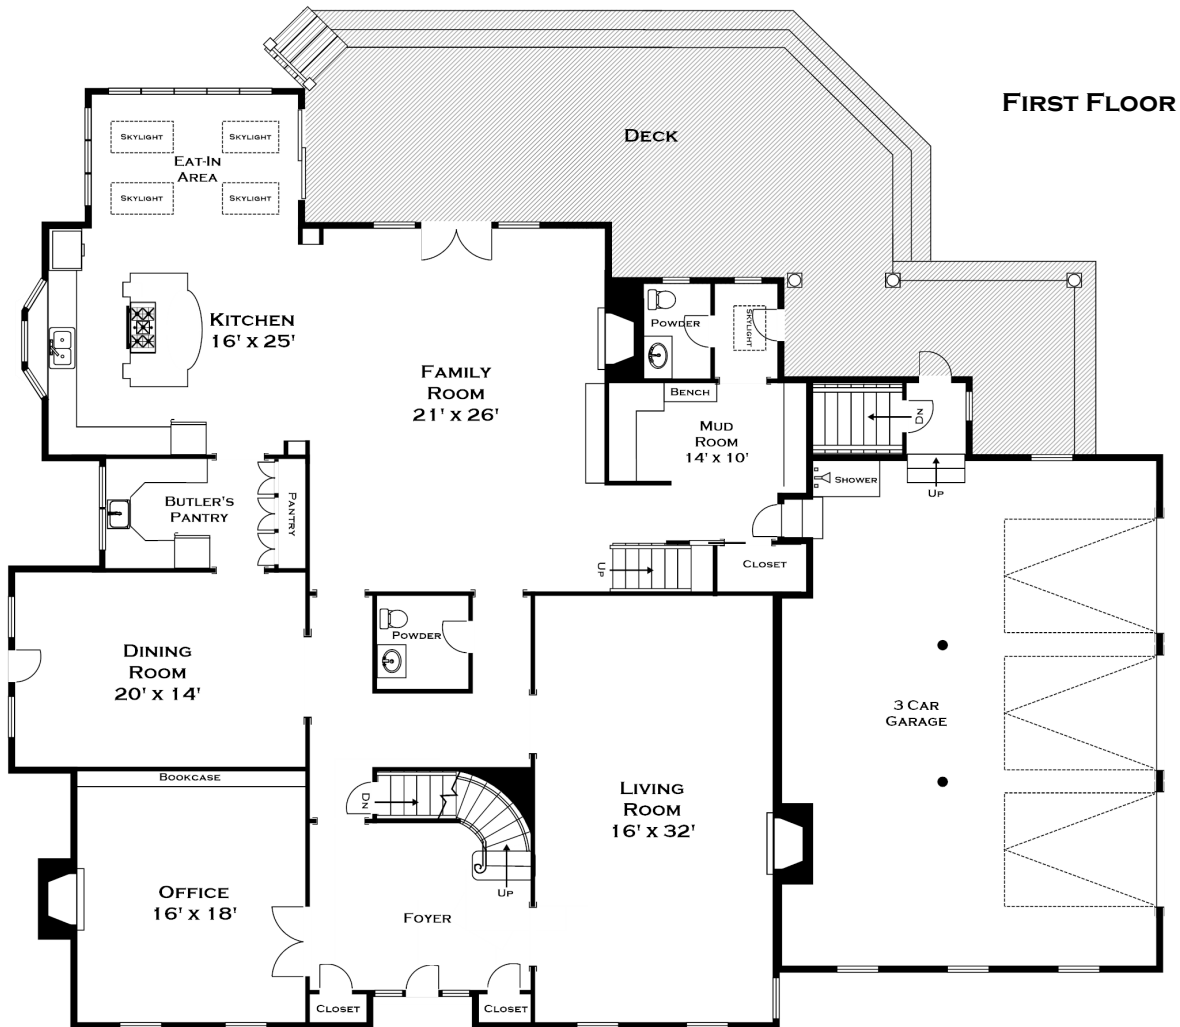

30 CEDAR ROAD, WESTON MA

THIRD FLOOR

ALL MEASUREMENTS ARE APPROXIMATE AND FOR INFORMATIONAL PURPOSES ONLY - NOT DRAWN TO SCALE

DORENE J HIGGONS
GRAPHICS/CONSULTING
781.724.7306
DORENE.HIGGONS@GMAIL.COM

30 CEDAR ROAD, WESTON MA