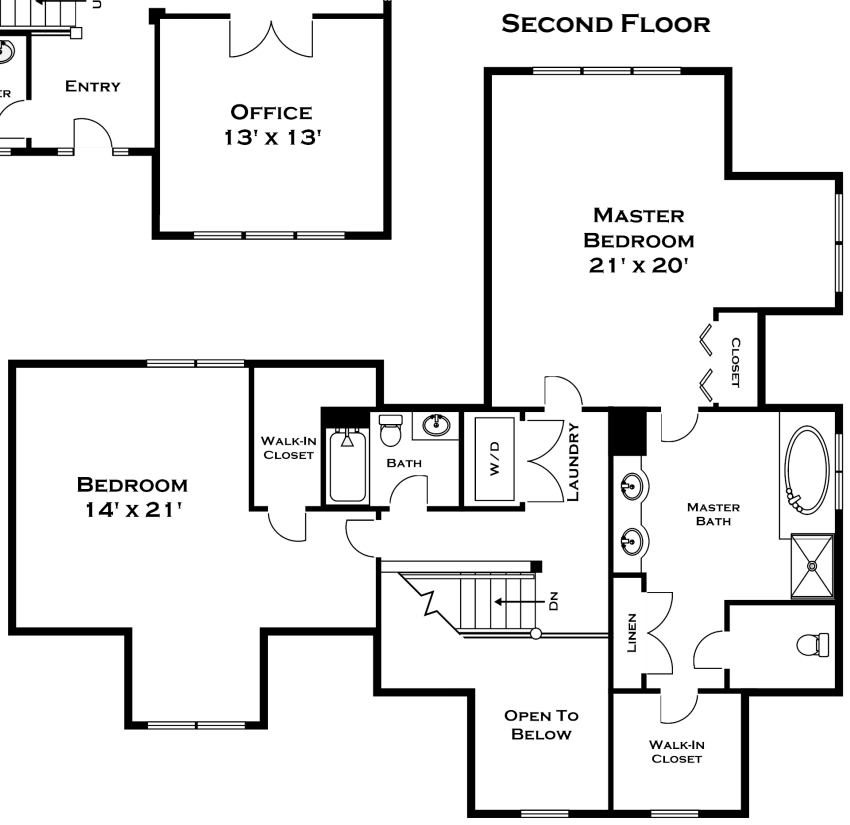

305 WILLOW BROOK DRIVE, WAYLAND MA

ALL MEASUREMENTS ARE APPROXIMATE AND FOR INFORMATIONAL PURPOSES ONLY—NOT DRAWN TO SCALE

DORENE J HIGGONS
GRAPHICS/CONSULTING
781.724.7306
DORENE.HIGGONS@GMAIL.COM