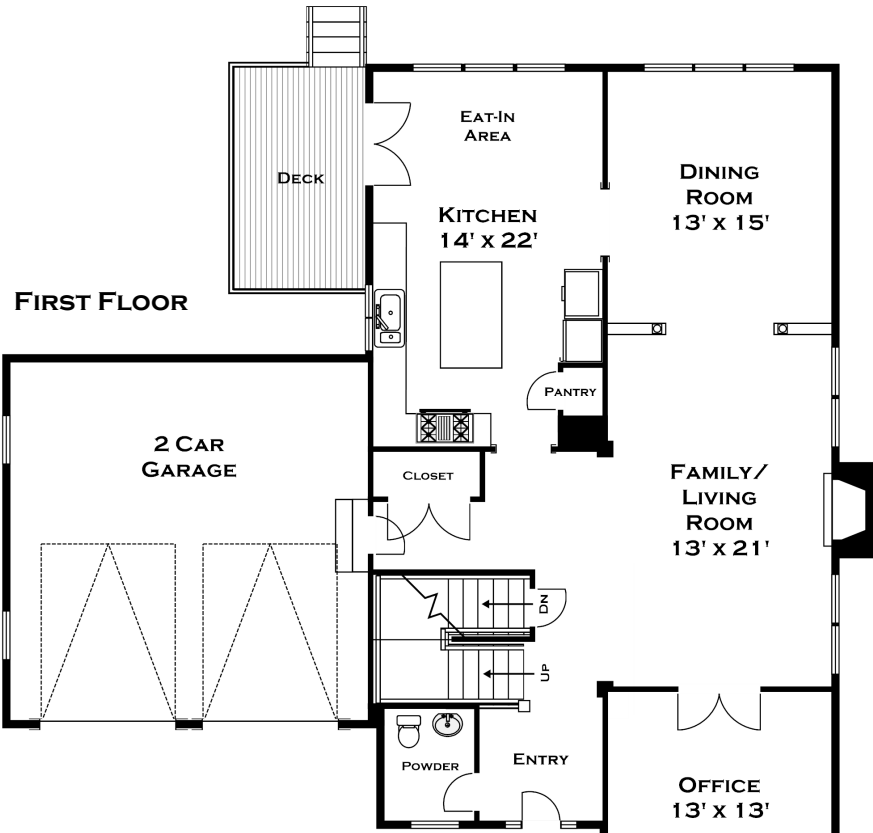

305 WILLOW BROOK DRIVE, WAYLAND MA

ALL MEASUREMENTS ARE APPROXIMATE AND FOR INFORMATIONAL PURPOSES ONLY—NOT DRAWN TO SCALE

DORENE J HIGGONS
GRAPHICS/CONSULTING
781.724.7306
DORENE.HIGGONS@GMAIL.COM