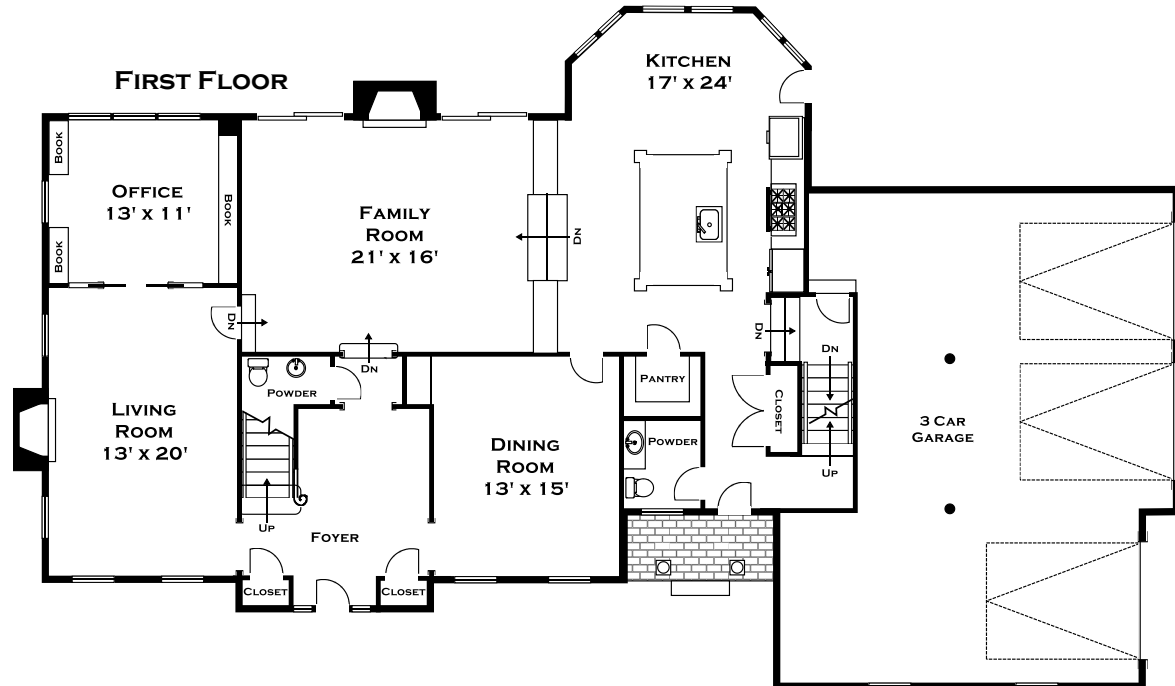

28 CANDLEBERRY LANE, WESTON MA

ALL MEASUREMENTS ARE APPROXIMATE AND FOR INFORMATIONAL PURPOSES ONLY - NOT DRAWN TO SCALE

DORENE J HIGGONS
GRAPHICS/CONSULTING
781.724.7306
DORENE.HIGGONS@GMAIL.COM