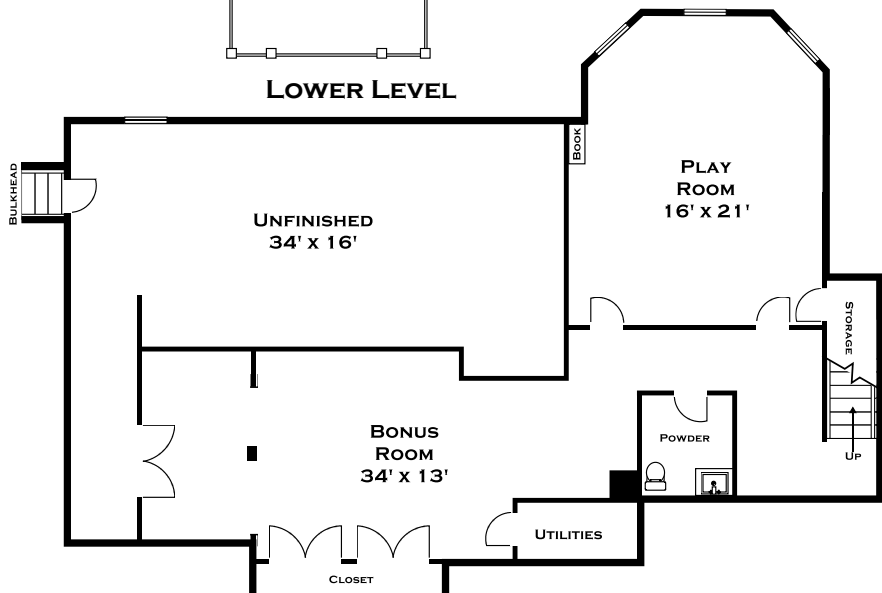

28 CANDLEBERRY LANE, WESTON MA

ALL MEASUREMENTS ARE APPROXIMATE AND FOR INFORMATIONAL PURPOSES ONLY - NOT DRAWN TO SCALE

DORENE J HIGGONS
GRAPHICS/CONSULTING
781.724.7306
DORENE.HIGGONS@GMAIL.COM