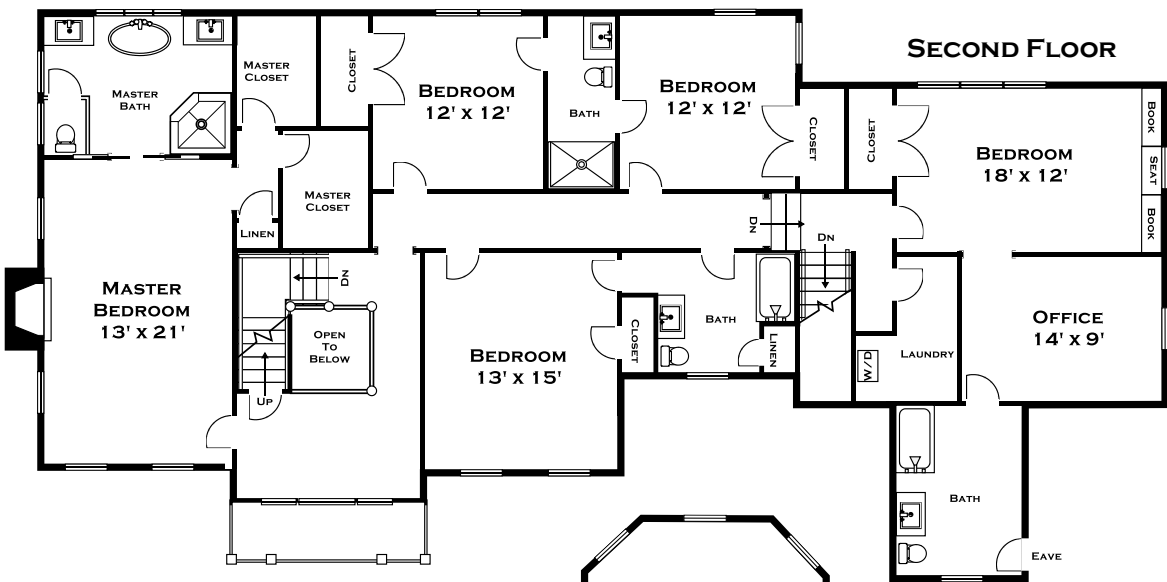

28 CANDLEBERRY LANE, WESTON MA

ALL MEASUREMENTS ARE APPROXIMATE AND FOR INFORMATIONAL PURPOSES ONLY - NOT DRAWN TO SCALE

DORENE J HIGGONS
GRAPHICS/CONSULTING
781.724.7306
DORENE.HIGGONS@GMAIL.COM