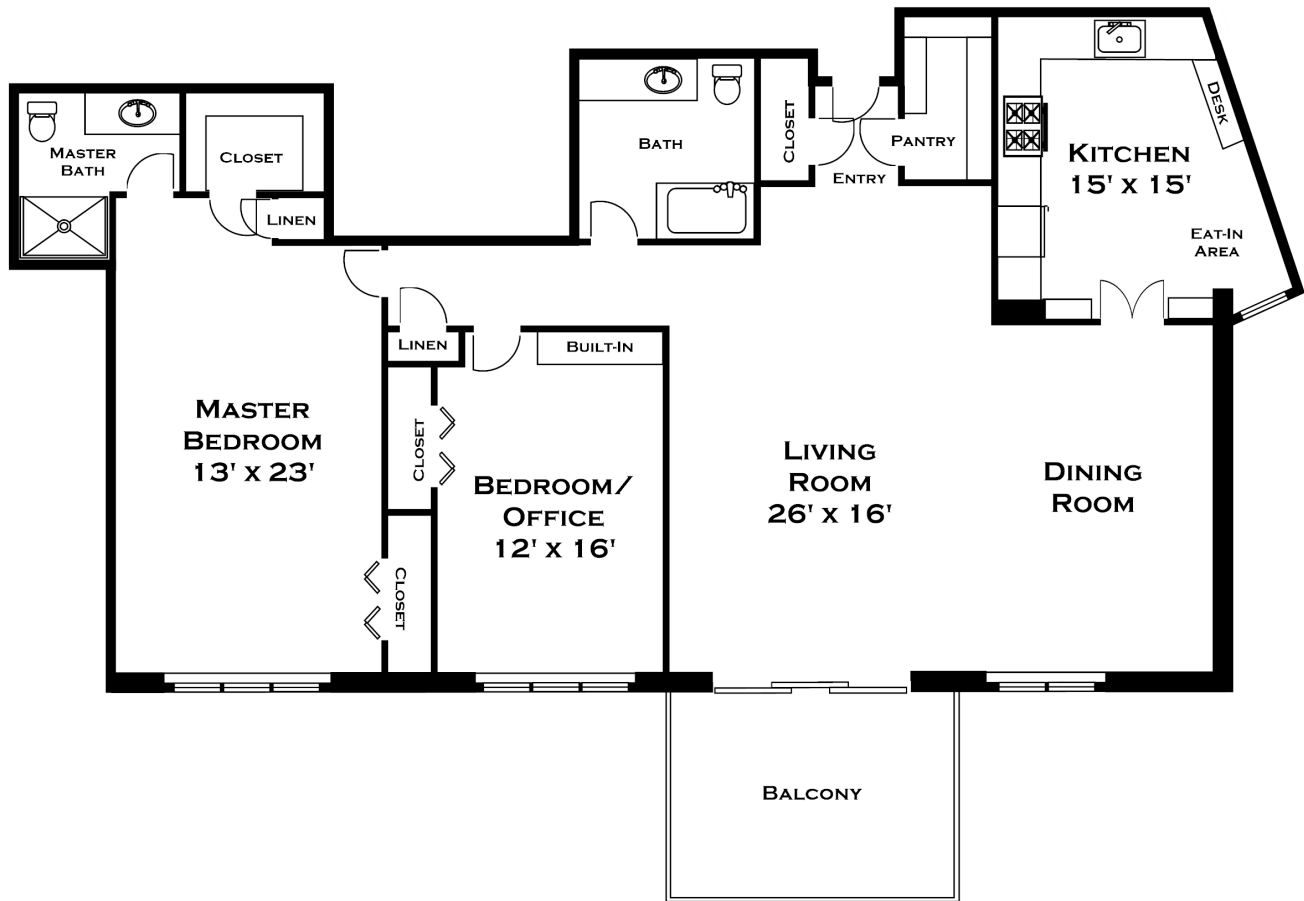

280 BOYLSTON STREET, NEWTON MA UNIT 715

ALL MEASUREMENTS ARE APPROXIMATE AND FOR INFORMATIONAL PURPOSES ONLY-- NOT DRAWN TO SCALE

DORENE J HIGGONS
GRAPHICS / CONSULTING
781.724.7306
DORENE.HIGGONS@GMAIL.COM