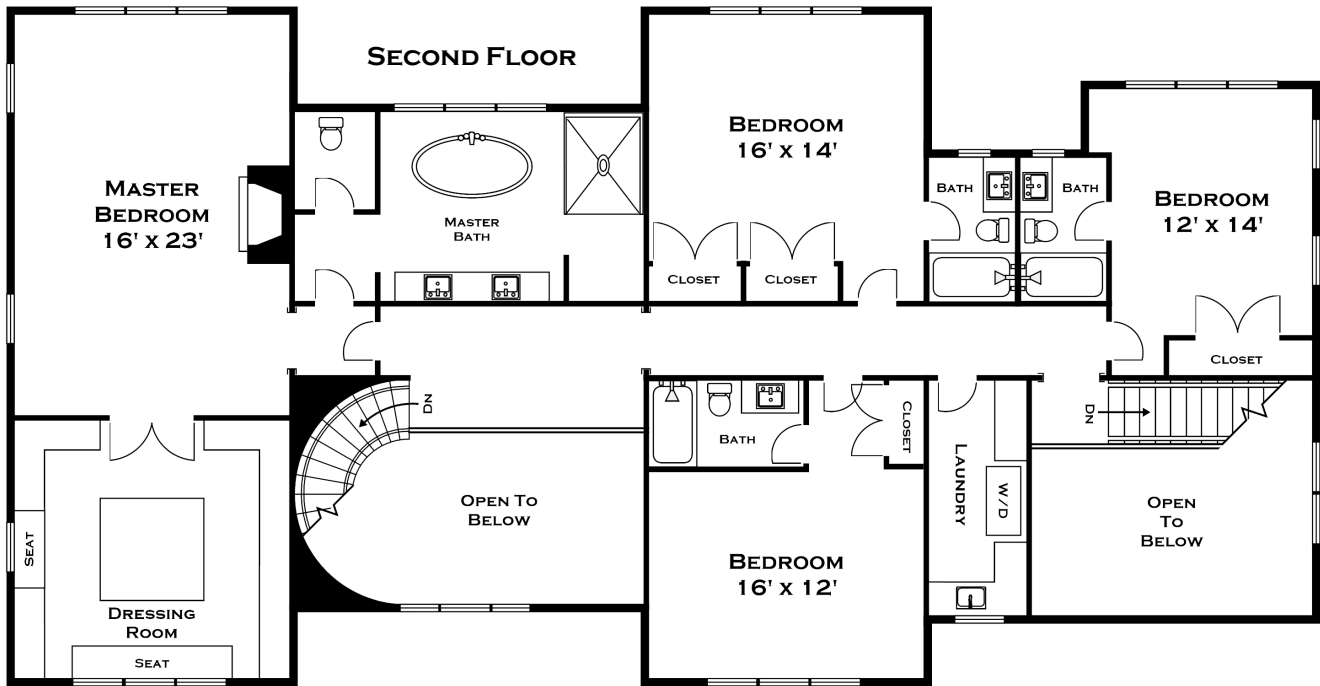

25 MEADOWBROOK ROAD, WESTON MA

DORENE J HIGGONS
GRAPHICS/CONSULTING
781.724.7306
DORENE.HIGGONS@GMAIL.COM

ALL MEASUREMENTS ARE APPROXIMATE AND FOR INFORMATIONAL PURPOSES ONLY—
NOT DRAWN TO SCALE
COPYRIGHT © 2020
BY DORENE HIGGONS