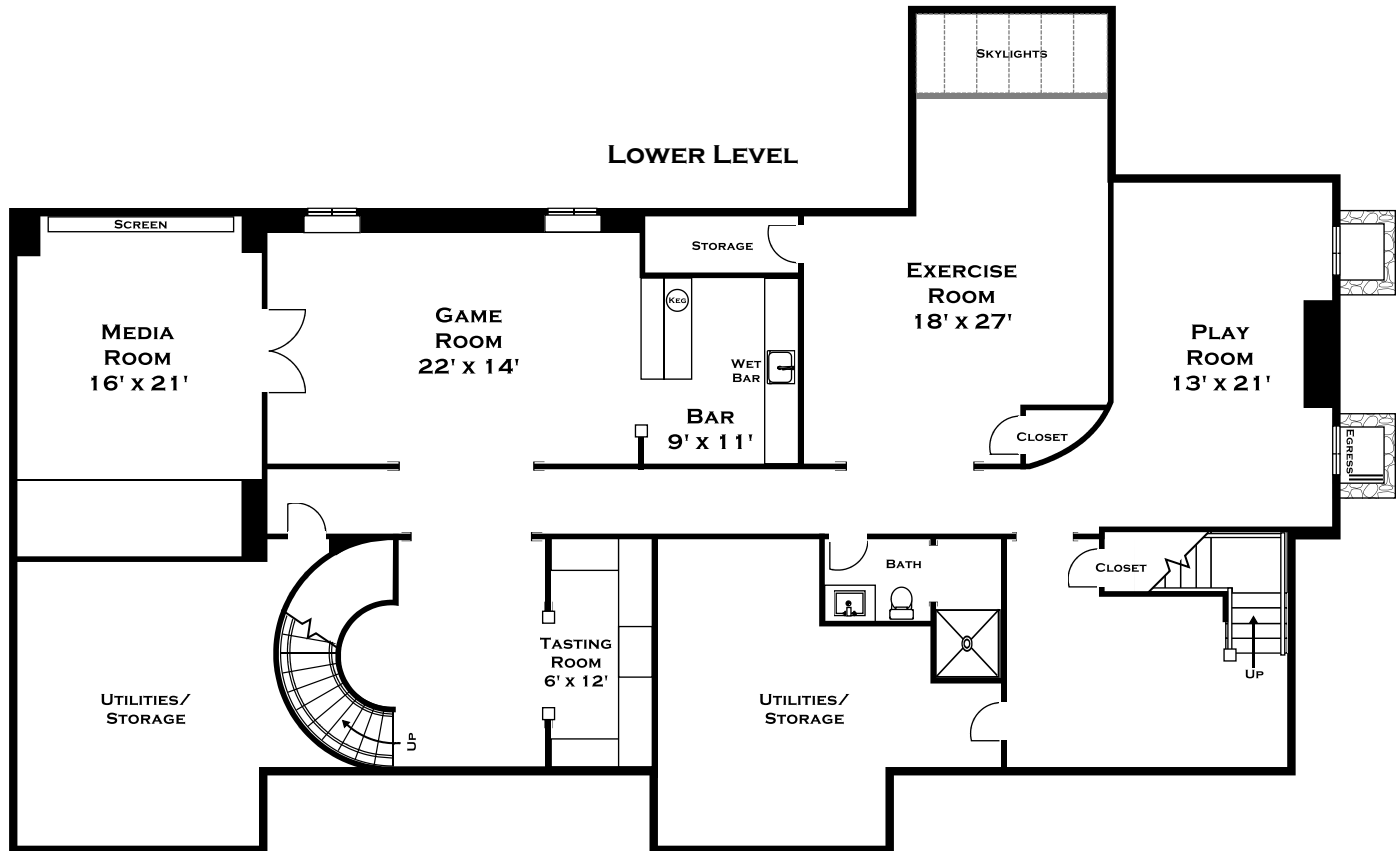

25 MEADOWBROOK ROAD, WESTON MA

DORENE J HIGGONS
GRAPHICS/CONSULTING
781.724.7306
DORENE.HIGGONS@GMAIL.COM

ALL MEASUREMENTS ARE APPROXIMATE AND FOR INFORMATIONAL PURPOSES ONLY—
NOT DRAWN TO SCALE
COPYRIGHT © 2020
BY DORENE HIGGONS