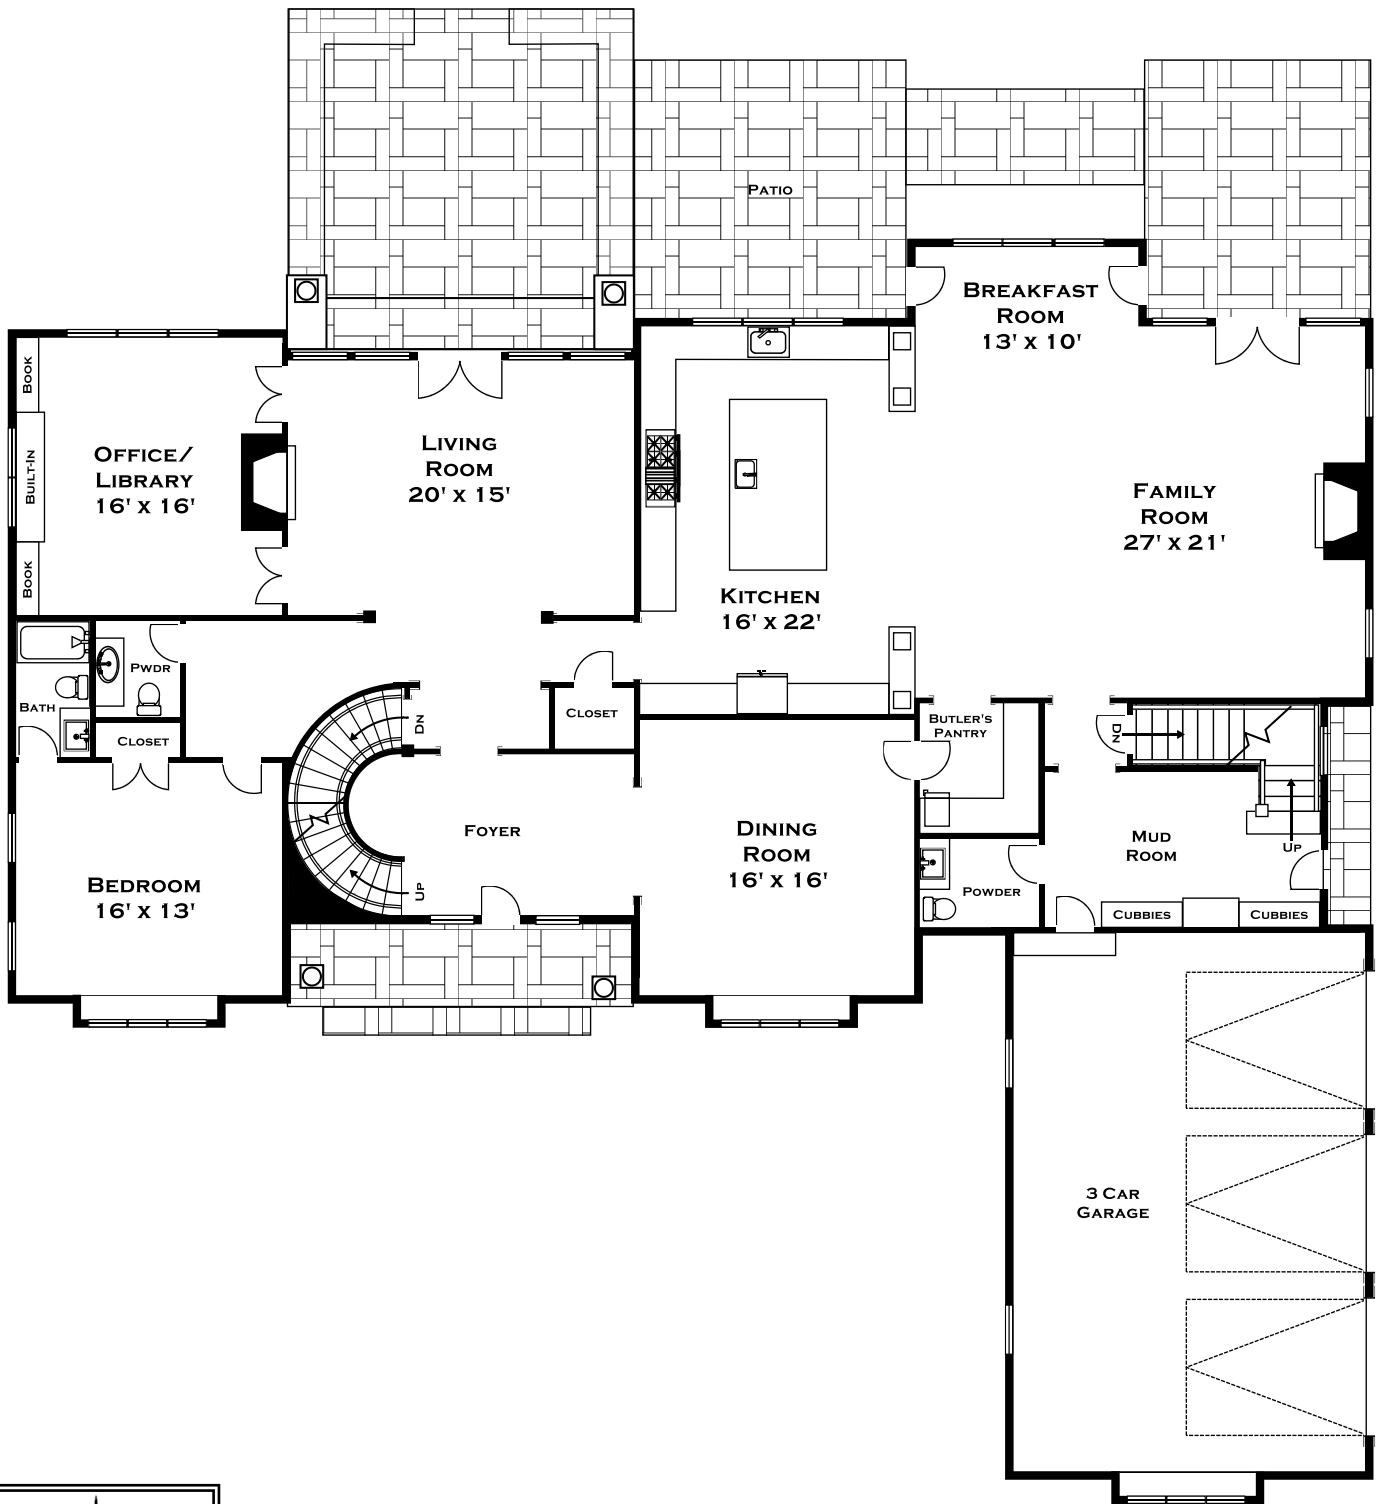

25 MEADOWBROOK ROAD, WESTON MA

FIRST FLOOR

DORENE J HIGGONS
GRAPHICS/CONSULTING
781.724.7306
DORENE.HIGGONS@GMAIL.COM

ALL MEASUREMENTS ARE
APPROXIMATE AND FOR
INFORMATIONAL PURPOSES
ONLY—
NOT DRAWN TO SCALE
COPYRIGHT © 2020
BY DORENE HIGGONS