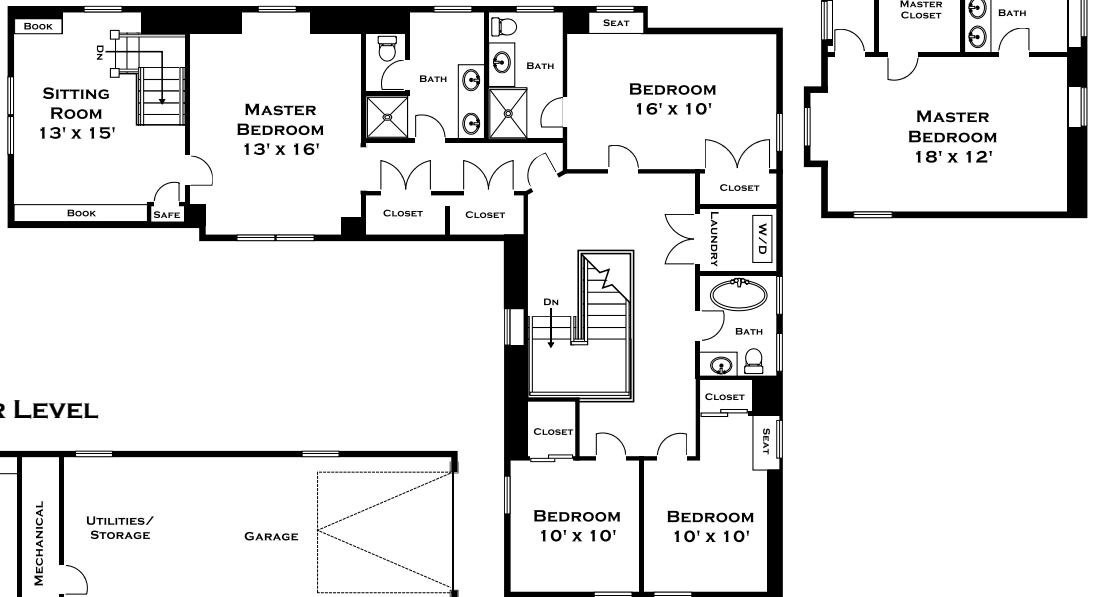

25 LONGMEADOW ROAD, WELLESLEY MA

FIRST FLOOR

SECOND FLOOR

LOWER LEVEL

ALL MEASUREMENTS ARE APPROXIMATE AND FOR INFORMATIONAL PURPOSES ONLY - NOT DRAWN TO SCALE

DORENE J HIGGONS
GRAPHICS/CONSULTING
781-724-7306
DORENE.HIGGONS@GMAIL.COM