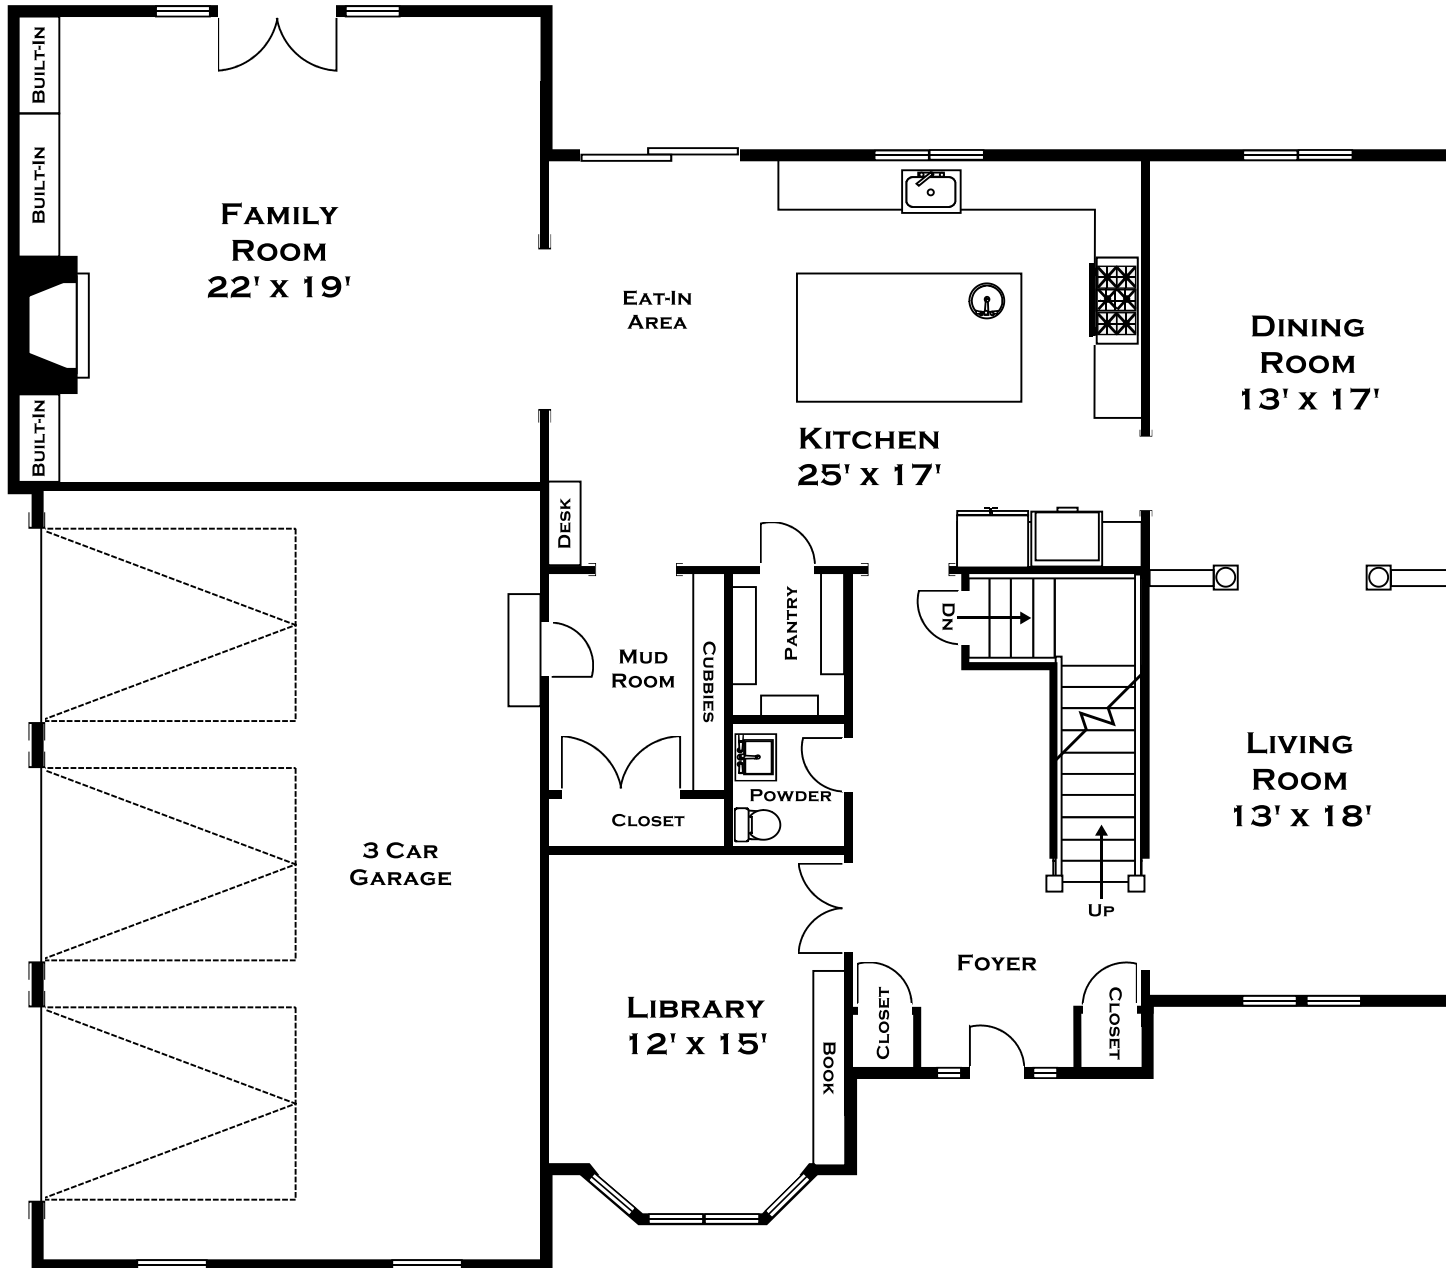

25 COVERED BRIDGE LANE, WAYLAND MA

FIRST FLOOR

ALL MEASUREMENTS ARE APPROXIMATE AND FOR INFORMATIONAL PURPOSES ONLY—
NOT DRAWN TO SCALE
COPYRIGHT © 2020
BY DORENE HIGGONS

DORENE J HIGGONS
GRAPHICS/CONSULTING
781.724.7306
DORENE.HIGGONS@GMAIL.COM

25 COVERED BRIDGE LANE, WAYLAND MA

SECOND FLOOR

ALL MEASUREMENTS ARE APPROXIMATE AND FOR INFORMATIONAL PURPOSES ONLY—
NOT DRAWN TO SCALE
COPYRIGHT © 2020
BY DORENE HIGGONS

DORENE J HIGGONS
GRAPHICS/CONSULTING
781.724.7306
DORENE.HIGGONS@GMAIL.COM