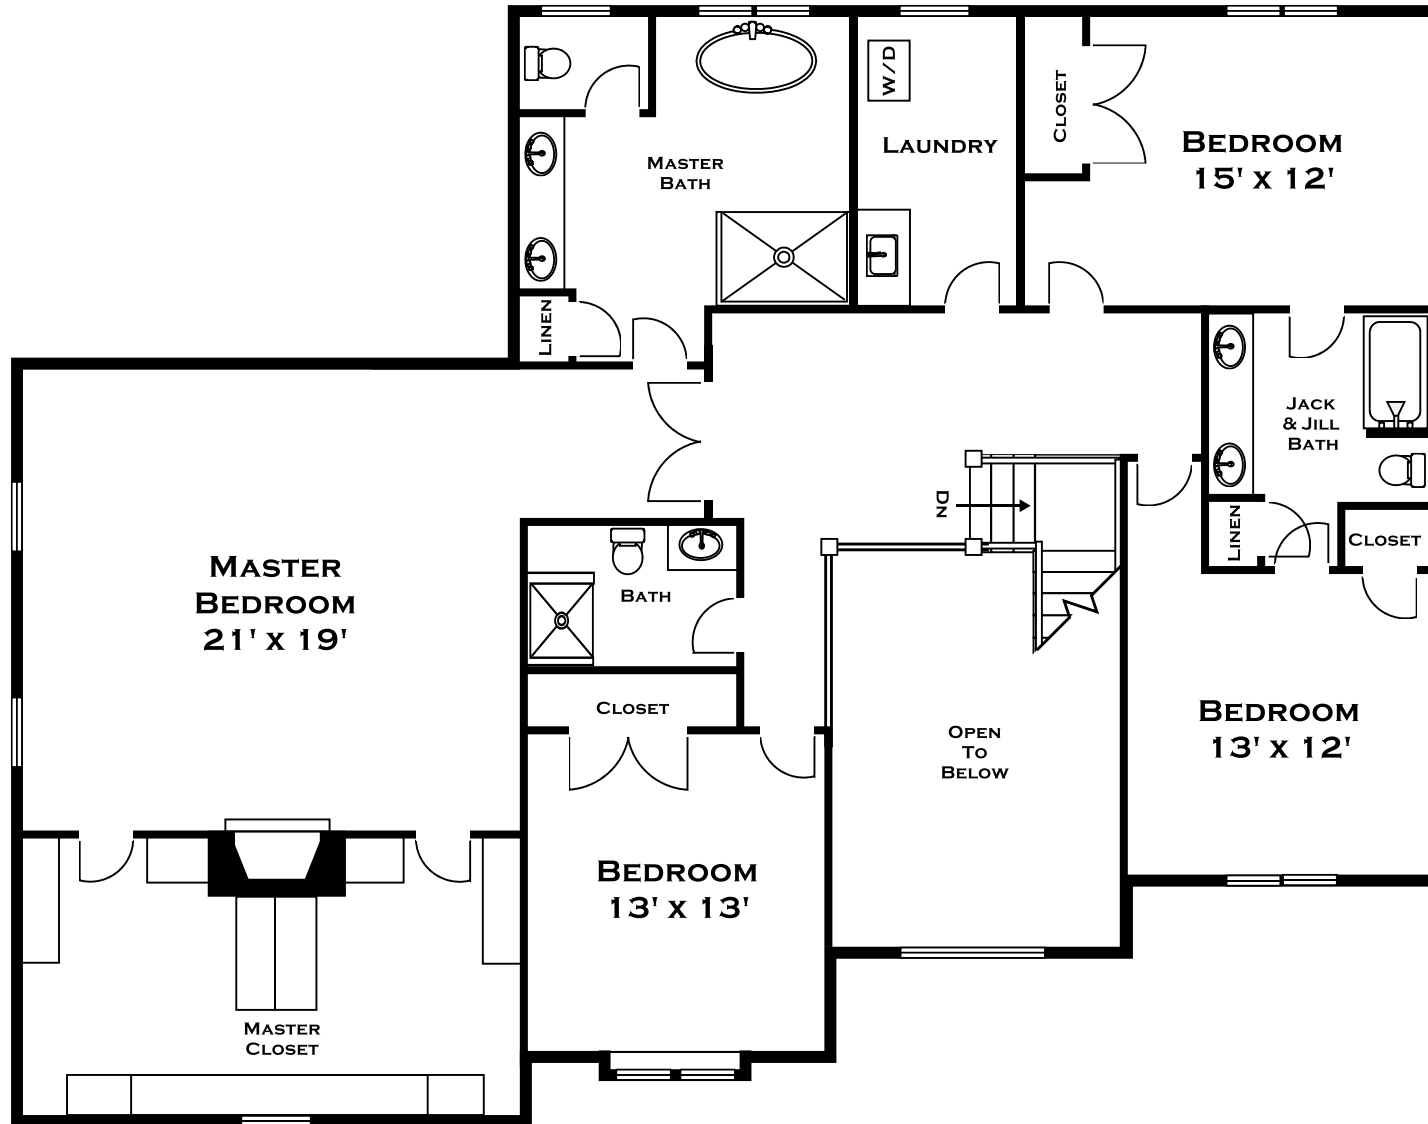

25 COVERED BRIDGE LANE, WAYLAND MA

FIRST FLOOR

ALL MEASUREMENTS ARE APPROXIMATE AND FOR INFORMATIONAL PURPOSES ONLY—
NOT DRAWN TO SCALE
COPYRIGHT © 2020
BY DORENE HIGGONS

DORENE J HIGGONS
GRAPHICS/CONSULTING
781.724.7306
DORENE.HIGGONS@GMAIL.COM

25 COVERED BRIDGE LANE, WAYLAND MA

SECOND FLOOR

ALL MEASUREMENTS ARE APPROXIMATE AND FOR INFORMATIONAL PURPOSES ONLY—
NOT DRAWN TO SCALE
COPYRIGHT © 2020
BY DORENE HIGGONS

DORENE J HIGGONS
GRAPHICS/CONSULTING
781.724.7306
DORENE.HIGGONS@GMAIL.COM