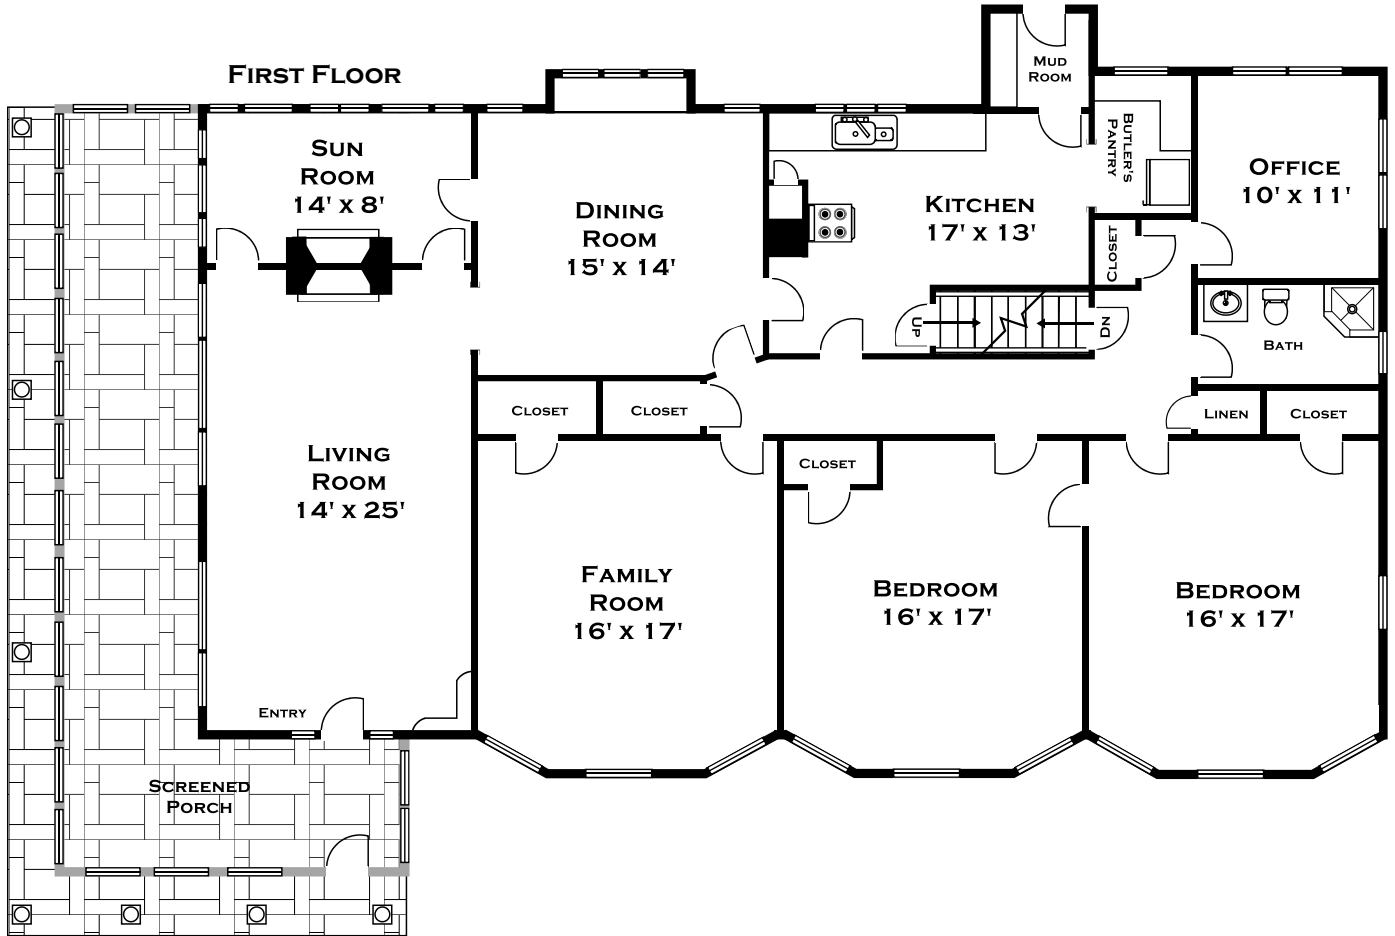

251 MERRIAM STREET, WESTON MA

FIRST FLOOR

SECOND FLOOR

ALL MEASUREMENTS ARE APPROXIMATE AND FOR INFORMATIONAL PURPOSES ONLY.

NOT DRAWN TO SCALE
COPYRIGHT © 2020
BY DORENE HIGGONS

DORENE J HIGGONS
GRAPHICS/CONSULTING
781.724.7306
DORENE.HIGGONS@GMAIL.COM