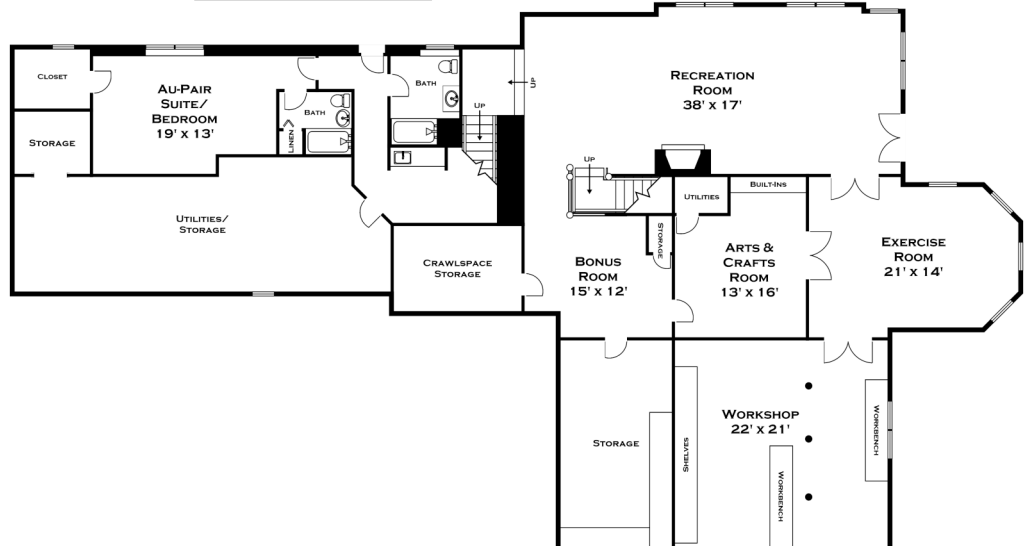

22 PHEASANT TRAIL, WESTON MA

MAIN LEVEL FIRST FLOOR

SECOND FLOOR

LOWER LEVEL

ALL MEASUREMENTS ARE APPROXIMATE AND FOR INFORMATIONAL PURPOSES ONLY-- NOT DRAWN TO SCALE

DORENE J HIGGONS
 GRAPHICS/CONSULTING
 781.724.7306
 DORENE.HIGGONS@GMAIL.COM