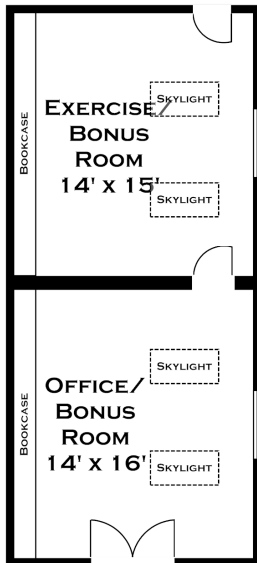

221 ASH STREET, WESTON MA

FIRST FLOOR

SECOND FLOOR

OUT BUILDING

THIRD FLOOR

DORENE J. HIGGONS
 GRAPHICS/CONSULTING
 781.724.7306
 DORENE.HIGGONS.COM

ALL MEASUREMENTS ARE APPROXIMATE AND FOR INFORMATIONAL PURPOSES ONLY-- NOT DRAWN TO SCALE