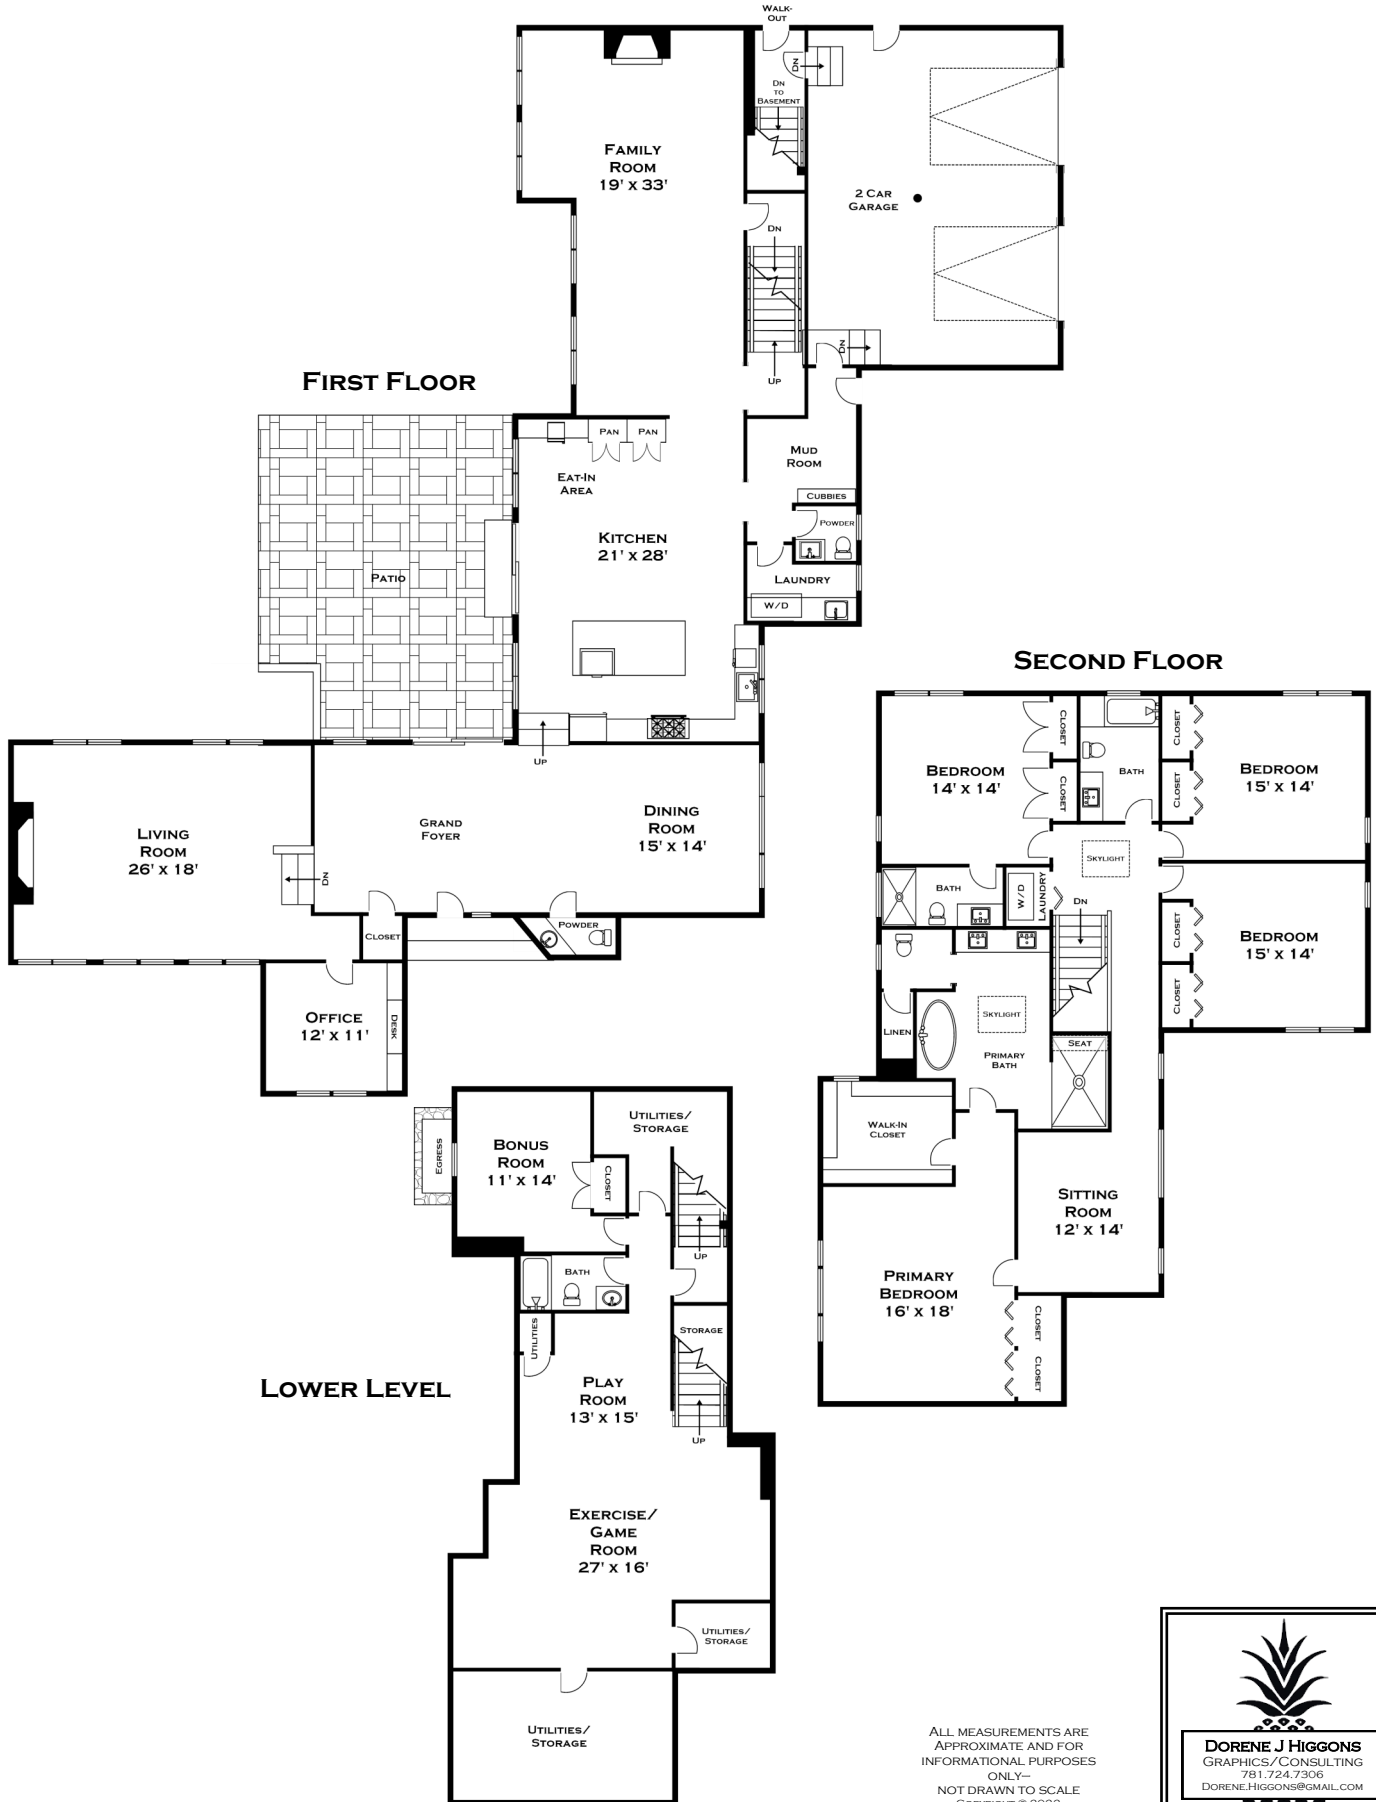

# 21 WITS END, WESTON MA

ALL MEASUREMENTS ARE APPROXIMATE AND FOR INFORMATIONAL PURPOSES ONLY— NOT DRAWN TO SCALE  
COPYRIGHT © 2022 BY DORENE HIGGONS

**DORENE J HIGGONS**  
GRAPHICS/CONSULTING  
781.724.7306  
DORENE.HIGGONS@GMAIL.COM