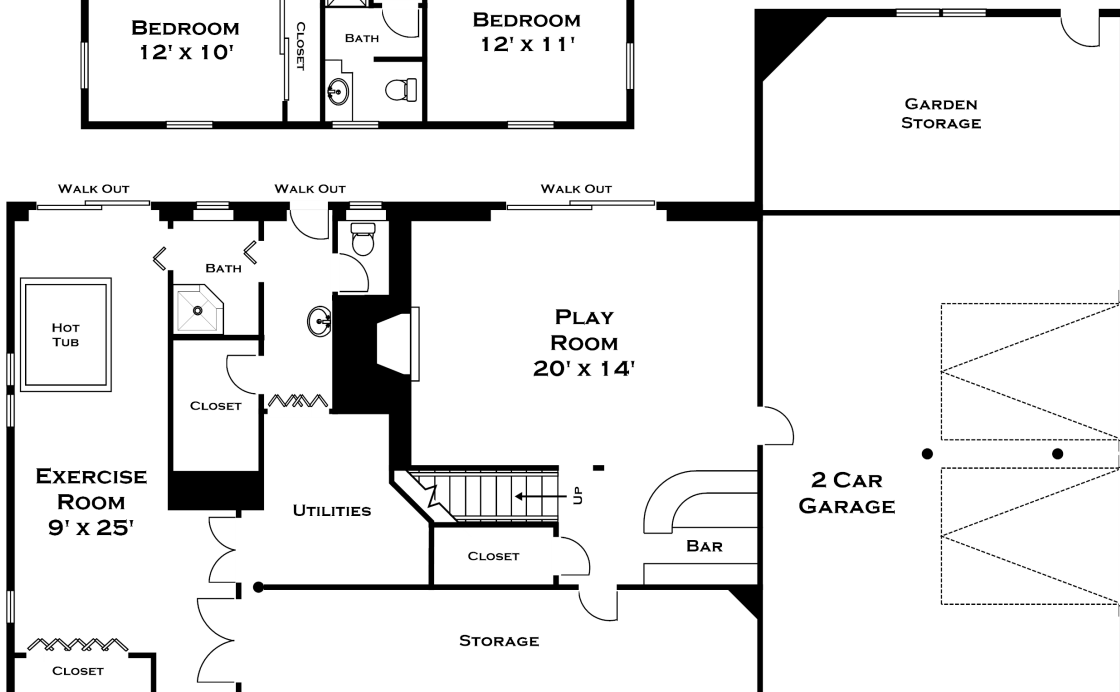

21 DRIFTWOOD LANE, WESTON MA

FIRST FLOOR

SECOND FLOOR

LOWER LEVEL

ALL MEASUREMENTS ARE APPROXIMATE AND FOR INFORMATIONAL PURPOSES ONLY - NOT DRAWN TO SCALE. COPYRIGHT © 2020 BY DORENE HIGGONS

DORENE J HIGGONS
GRAPHICS / CONSULTING
781.724.7306
DORENE.HIGGONS@GMAIL.COM