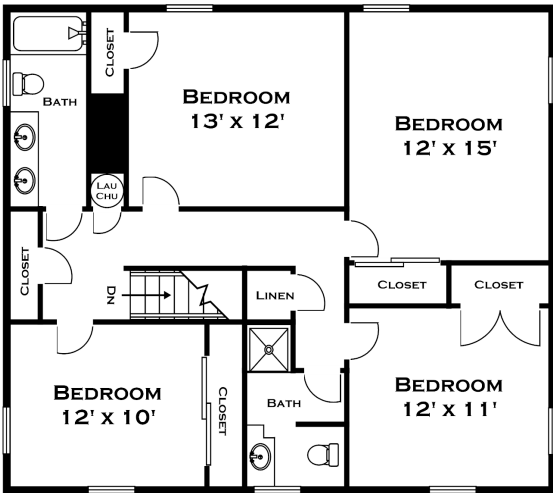

21 DRIFTWOOD LANE, WESTON MA

FIRST FLOOR

SECOND FLOOR

LOWER LEVEL

ALL MEASUREMENTS ARE APPROXIMATE AND FOR INFORMATIONAL PURPOSES ONLY - NOT DRAWN TO SCALE. COPYRIGHT © 2020 BY DORENE HIGGONS

DORENE J HIGGONS
GRAPHICS / CONSULTING
781.724.7306
DORENE.HIGGONS@GMAIL.COM