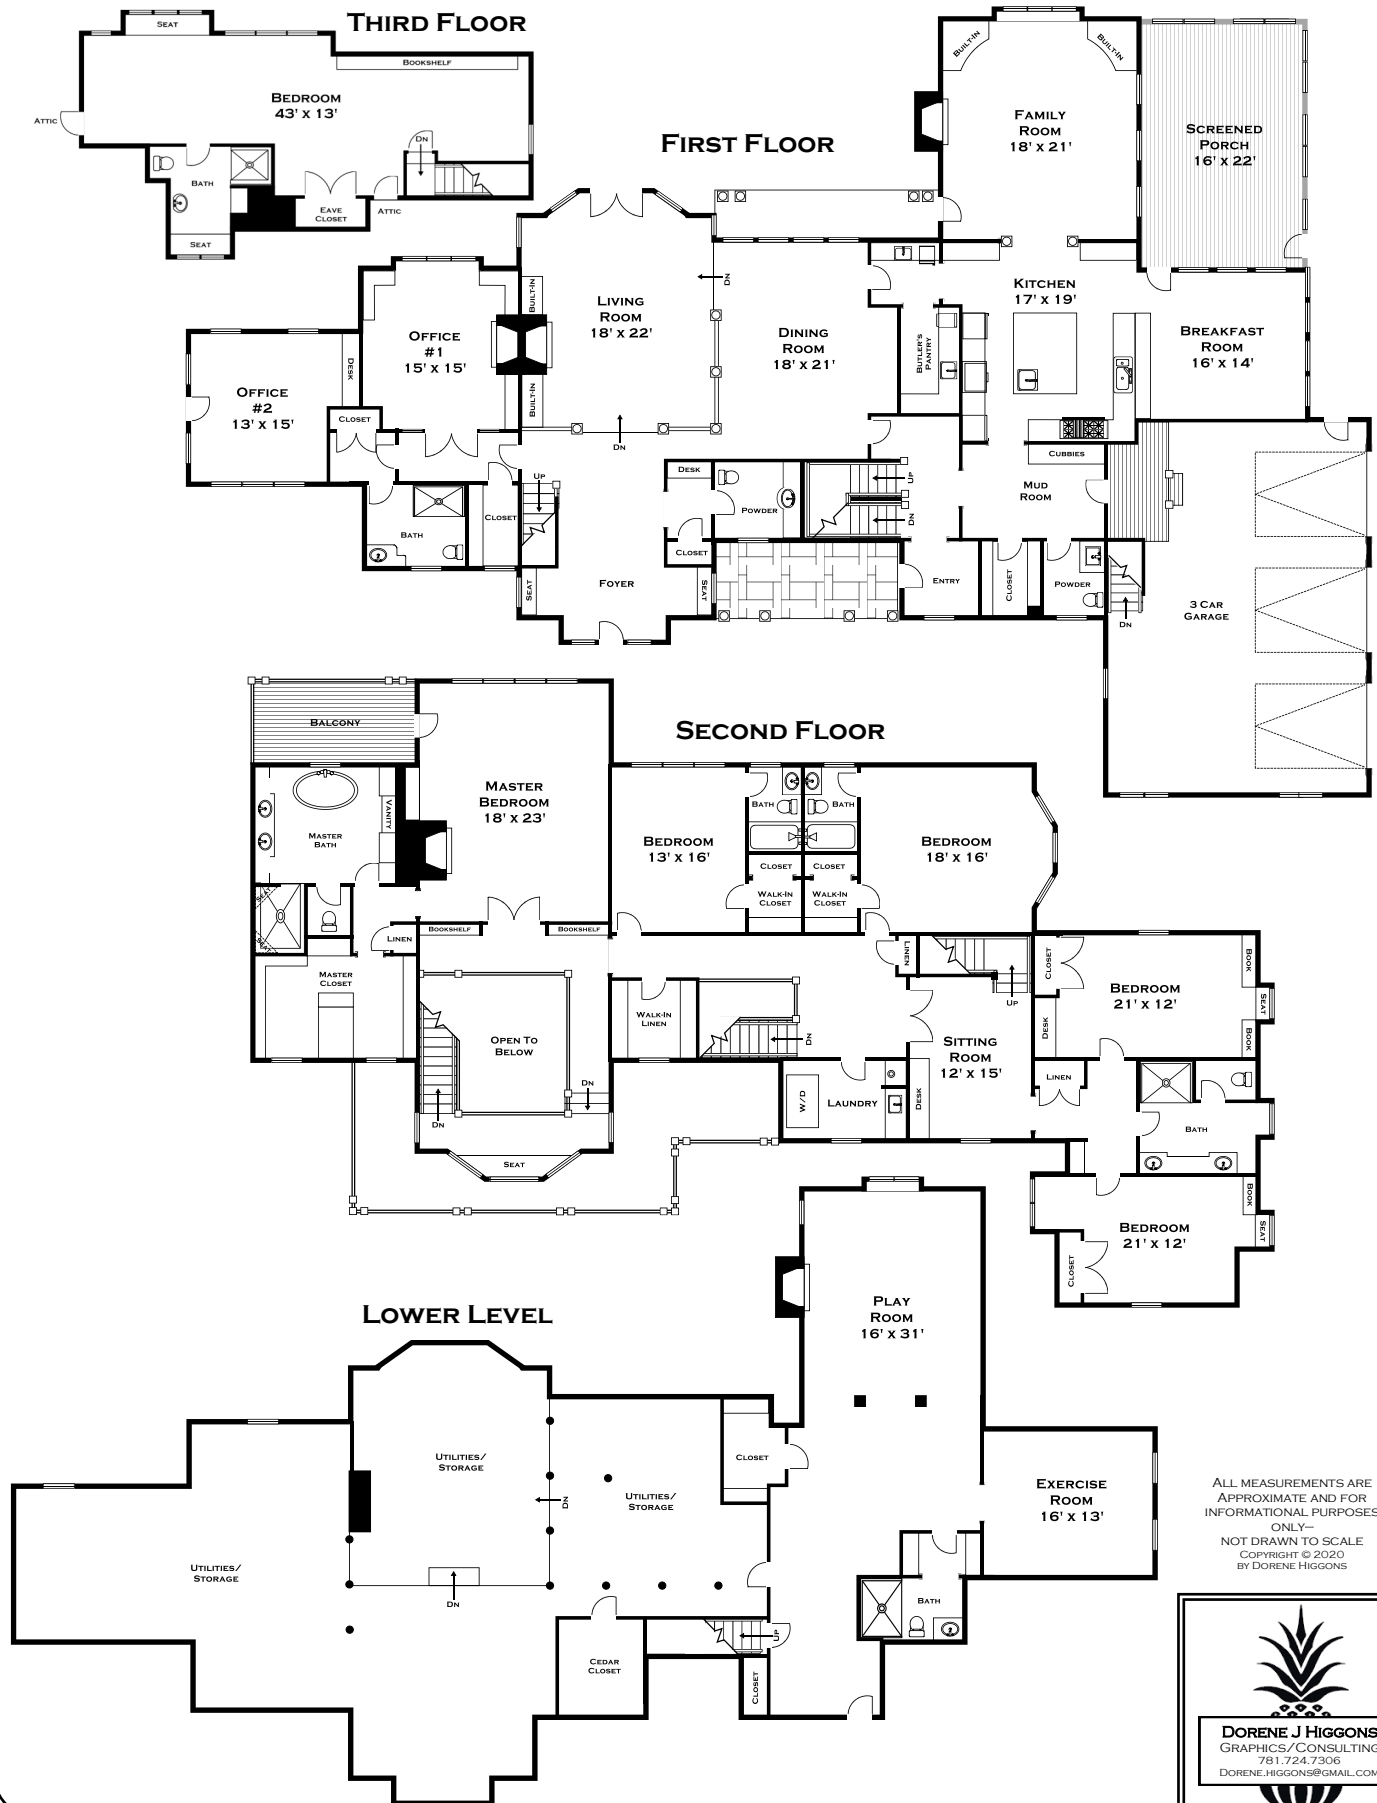

211 GROVE STREET, WELLESLEY MA

ALL MEASUREMENTS ARE APPROXIMATE AND FOR INFORMATIONAL PURPOSES ONLY - NOT DRAWN TO SCALE. COPYRIGHT © 2020 BY DORENE HIGGONS

DORENE J HIGGONS
GRAPHICS/CONSULTING
781-724-7306
DORENE.HIGGONS@GMAIL.COM