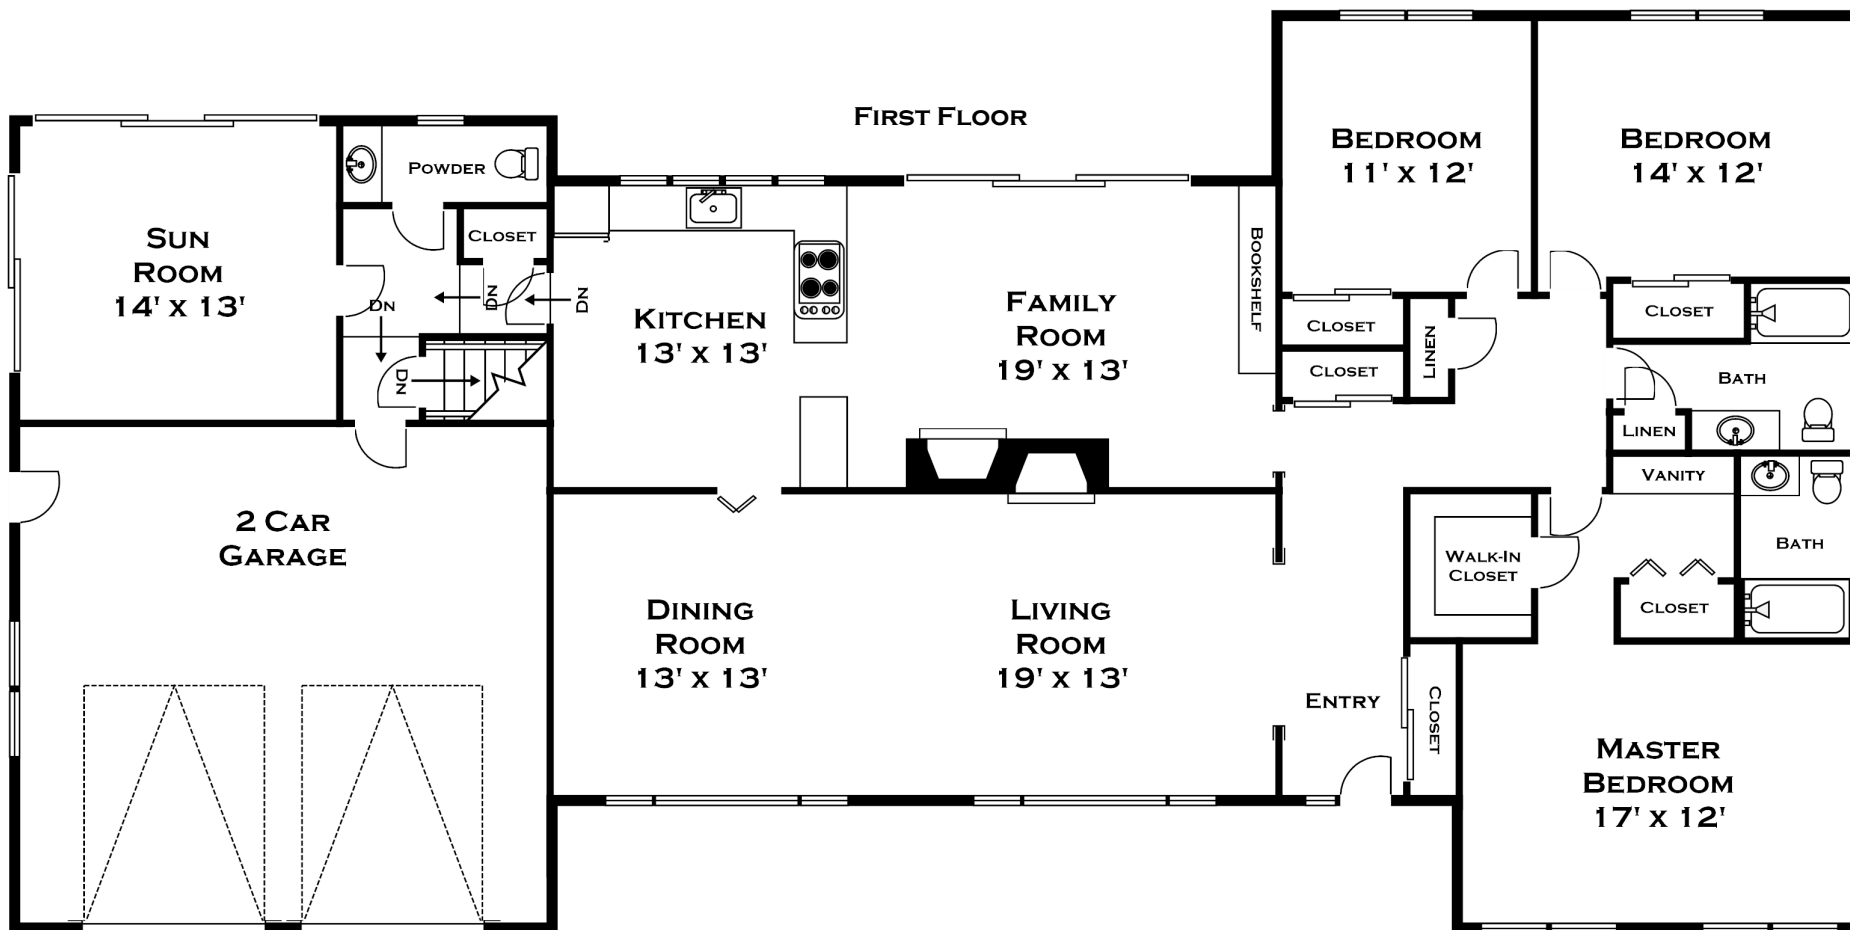

# 1 STILLMEADOW TERRACE, WESTON MA

**DORENE J HIGGONS**  
GRAPHICS/CONSULTING  
781.724.7306  
DORENE.HIGGONS.COM

ALL MEASUREMENTS ARE APPROXIMATE AND FOR INFORMATIONAL PURPOSES ONLY-- NOT DRAWN TO SCALE