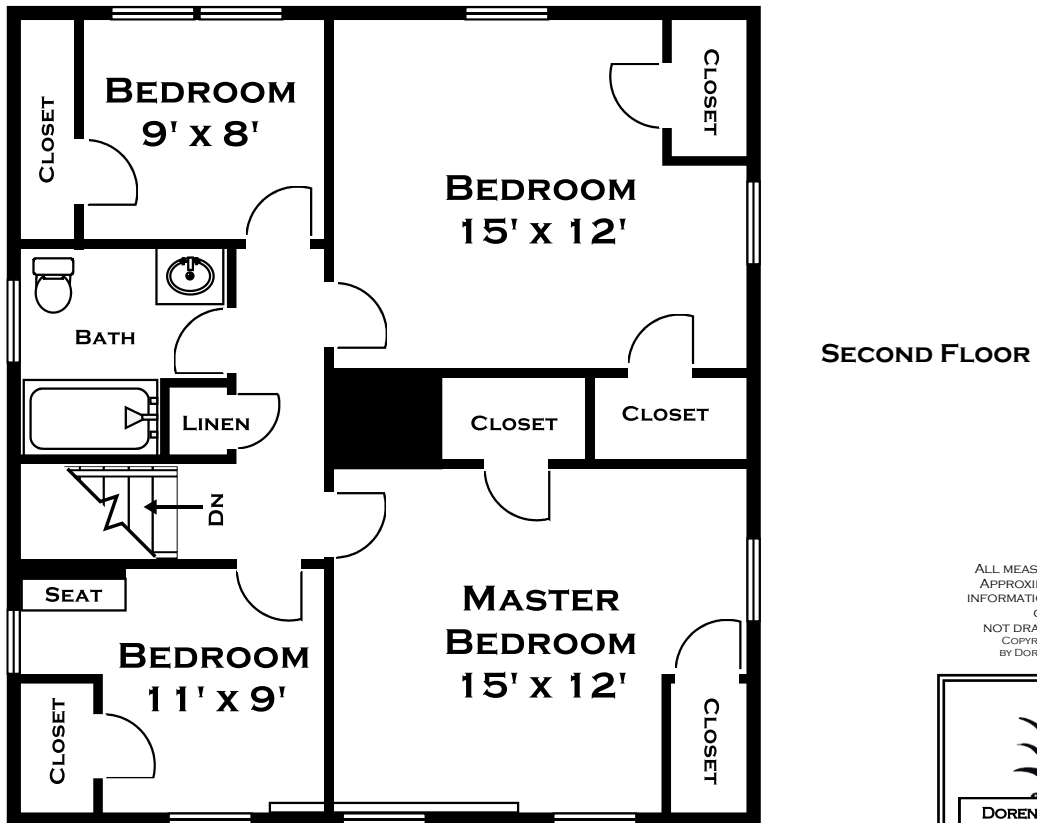

# 19 PARKER STREET, WESTWOOD MA

ALL MEASUREMENTS ARE APPROXIMATE AND FOR INFORMATIONAL PURPOSES ONLY—  
NOT DRAWN TO SCALE  
COPYRIGHT © 2020  
BY DORENE HIGGONS

**DORENE J HIGGONS**  
GRAPHICS / CONSULTING  
781-724-7306  
DORENE.HIGGONS@GMAIL.COM