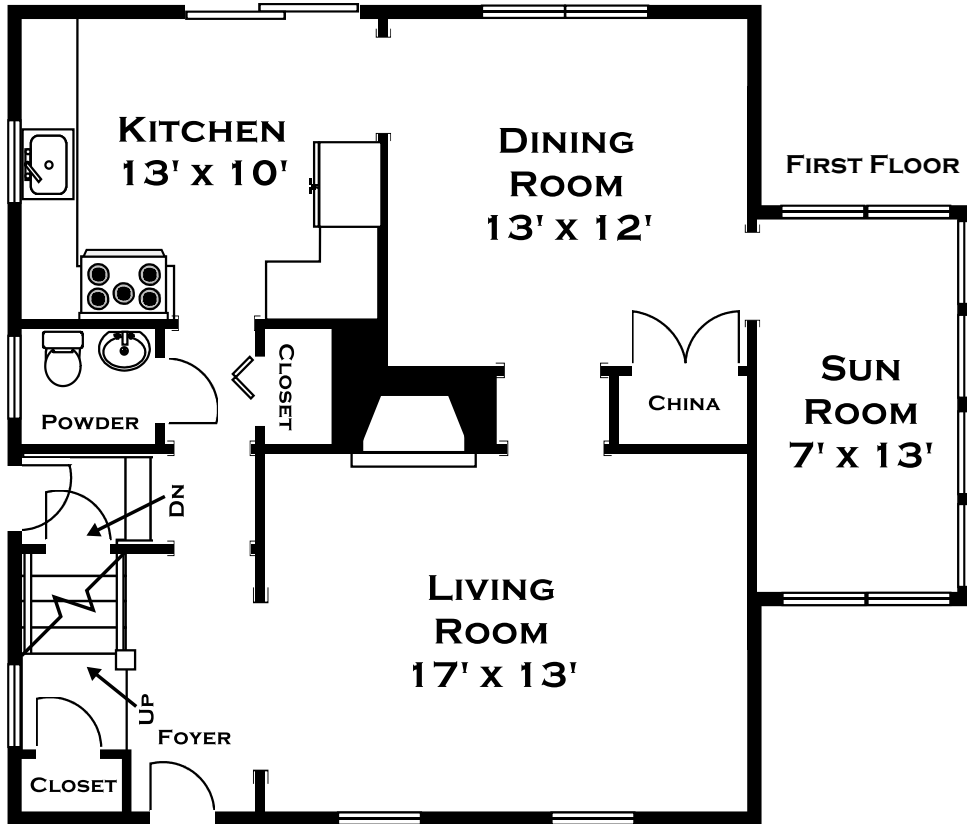

# 19 PARKER STREET, WESTWOOD MA

ALL MEASUREMENTS ARE APPROXIMATE AND FOR INFORMATIONAL PURPOSES ONLY—  
NOT DRAWN TO SCALE  
COPYRIGHT © 2020  
BY DORENE HIGGONS

**DORENE J HIGGONS**  
GRAPHICS / CONSULTING  
781-724-7306  
DORENE.HIGGONS@GMAIL.COM