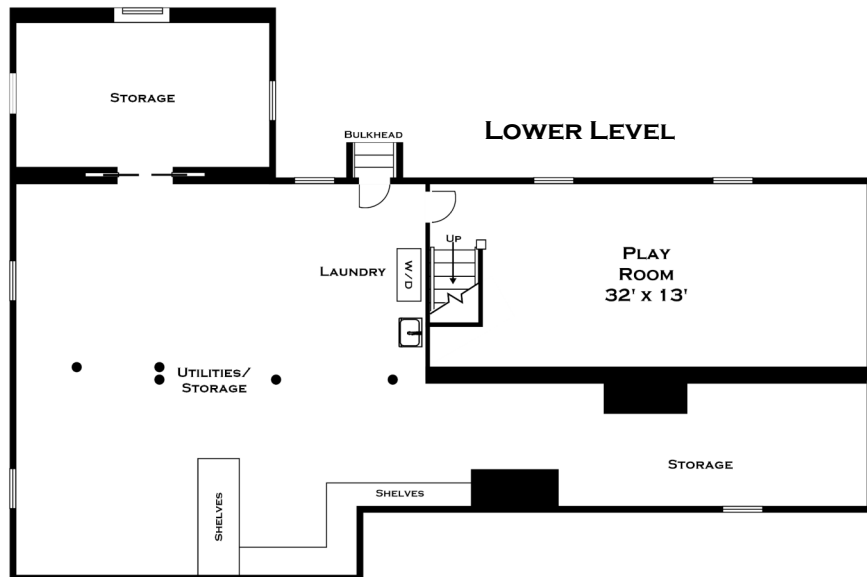

19 FAIRVIEW ROAD, WESTON MA

DORENE J HIGGONS
GRAPHICS/CONSULTING
781.724.7306
DORENE.HIGGONS@GMAIL.COM

ALL MEASUREMENTS ARE APPROXIMATE AND FOR INFORMATIONAL PURPOSES ONLY— NOT DRAWN TO SCALE