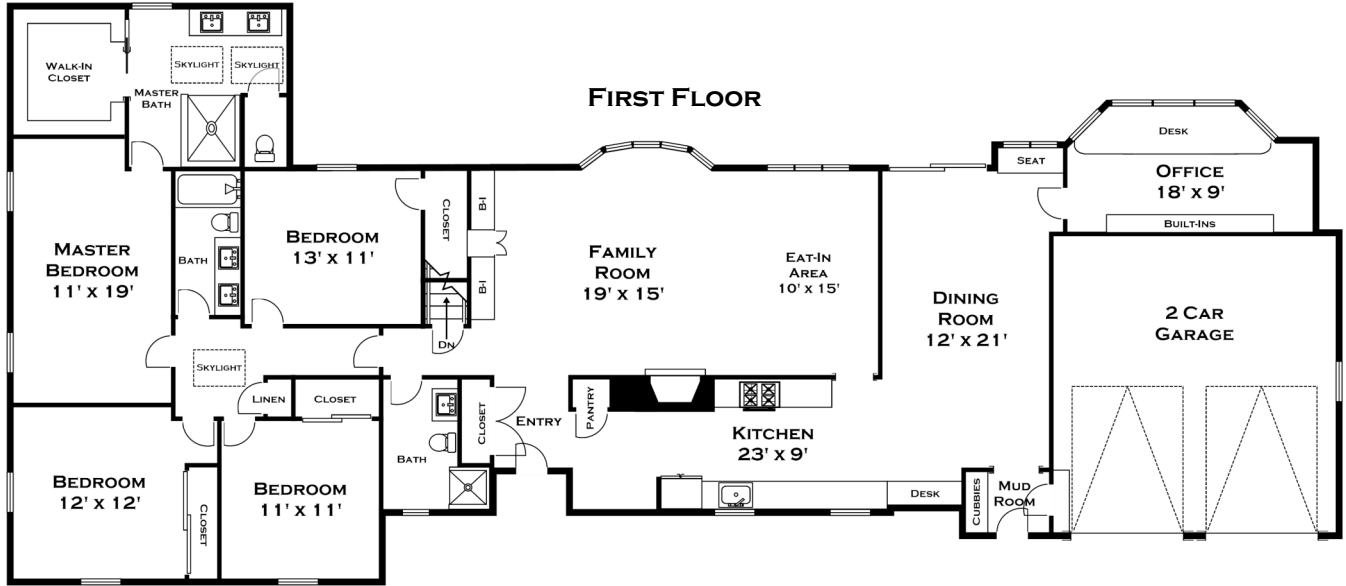

19 FAIRVIEW ROAD, WESTON MA

DORENE J HIGGONS
GRAPHICS/CONSULTING
781.724.7306
DORENE.HIGGONS@GMAIL.COM

ALL MEASUREMENTS ARE APPROXIMATE AND FOR INFORMATIONAL PURPOSES ONLY— NOT DRAWN TO SCALE