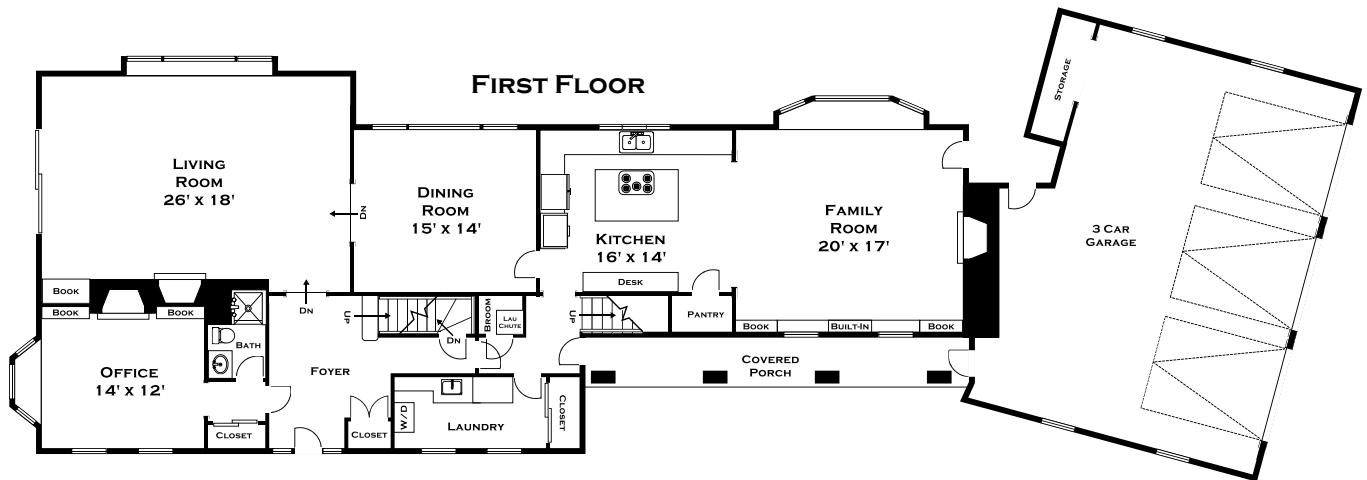

195 MEADOWBROOK ROAD, WESTON MA

SECOND FLOOR

LOWER LEVEL

DORENE J HIGGONS
GRAPHICS/CONSULTING
781.724.7306
DORENE.HIGGONS@GMAIL.COM

ALL MEASUREMENTS ARE APPROXIMATE AND FOR INFORMATIONAL PURPOSES ONLY--

NOT DRAWN TO SCALE
COPYRIGHT © 2020
BY DORENE HIGGONS