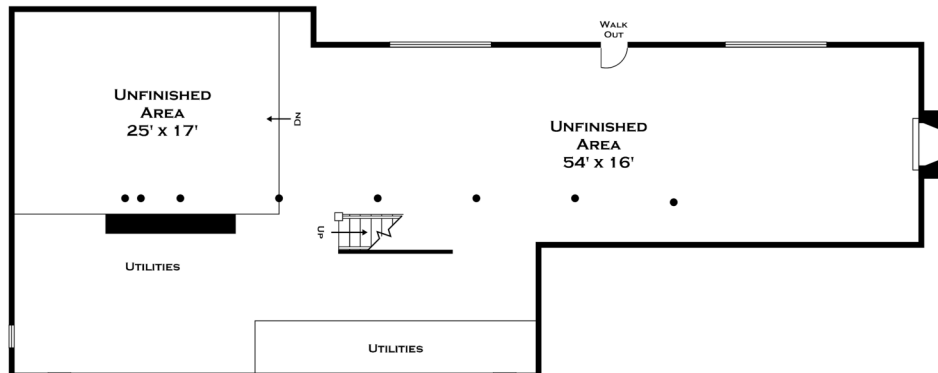

195 MEADOWBROOK ROAD, WESTON MA

SECOND FLOOR

LOWER LEVEL

DORENE J HIGGONS
GRAPHICS/CONSULTING
781.724.7306
DORENE.HIGGONS@GMAIL.COM

ALL MEASUREMENTS ARE APPROXIMATE AND FOR INFORMATIONAL PURPOSES ONLY--

NOT DRAWN TO SCALE
COPYRIGHT © 2020
BY DORENE HIGGONS