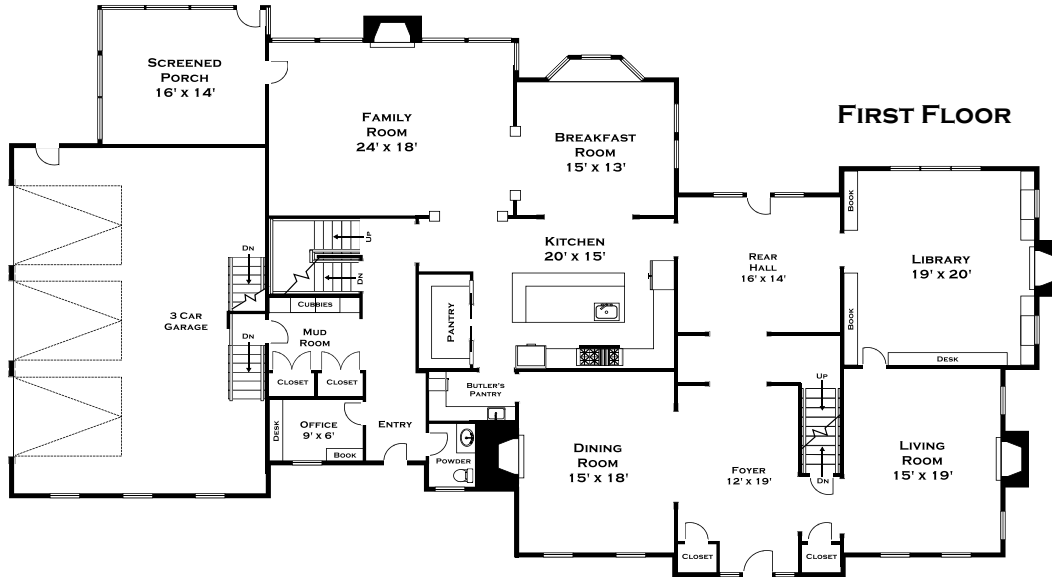

190 WINDING RIVER ROAD, WELLESLEY MA

DORENE J HIGGONS
 GRAPHICS/CONSULTING
 781.724.7306
 DORENE.HIGGONS@GMAIL.COM

ALL MEASUREMENTS ARE APPROXIMATE AND FOR INFORMATIONAL PURPOSES ONLY—NOT DRAWN TO SCALE