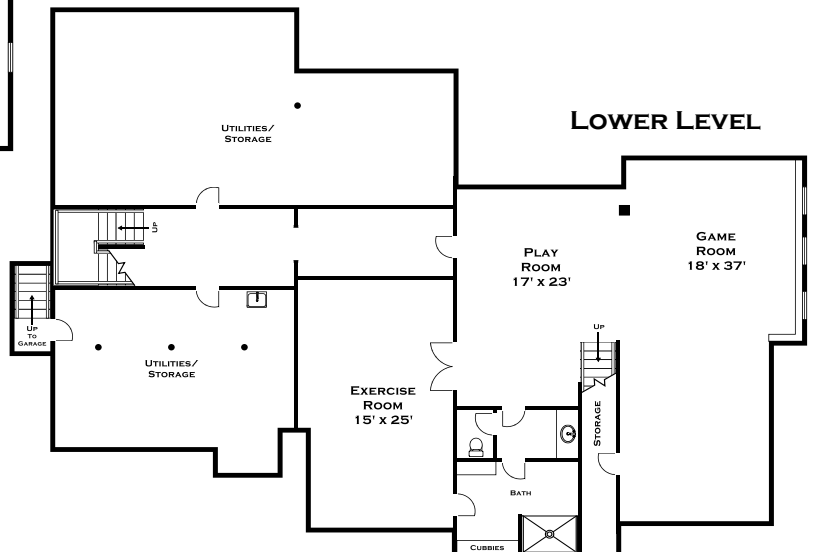

190 WINDING RIVER ROAD, WELLESLEY MA

DORENE J HIGGONS
 GRAPHICS/CONSULTING
 781.724.7306
 DORENE.HIGGONS@GMAIL.COM

ALL MEASUREMENTS ARE APPROXIMATE AND FOR INFORMATIONAL PURPOSES ONLY—NOT DRAWN TO SCALE