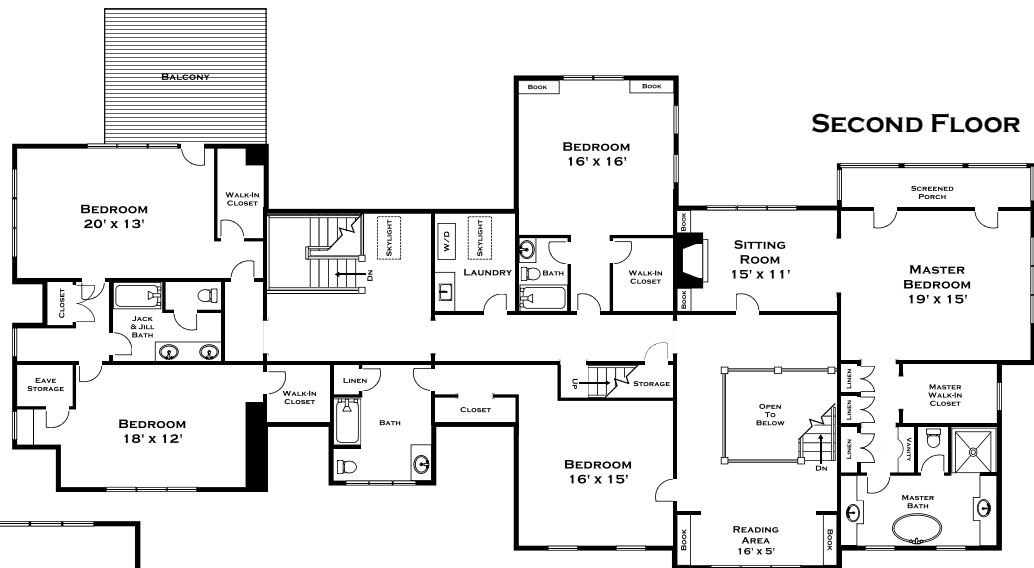

190 WINDING RIVER ROAD, WELLESLEY MA

DORENE J HIGGONS
 GRAPHICS/CONSULTING
 781.724.7306
 DORENE.HIGGONS@GMAIL.COM

ALL MEASUREMENTS ARE APPROXIMATE AND FOR INFORMATIONAL PURPOSES ONLY—NOT DRAWN TO SCALE