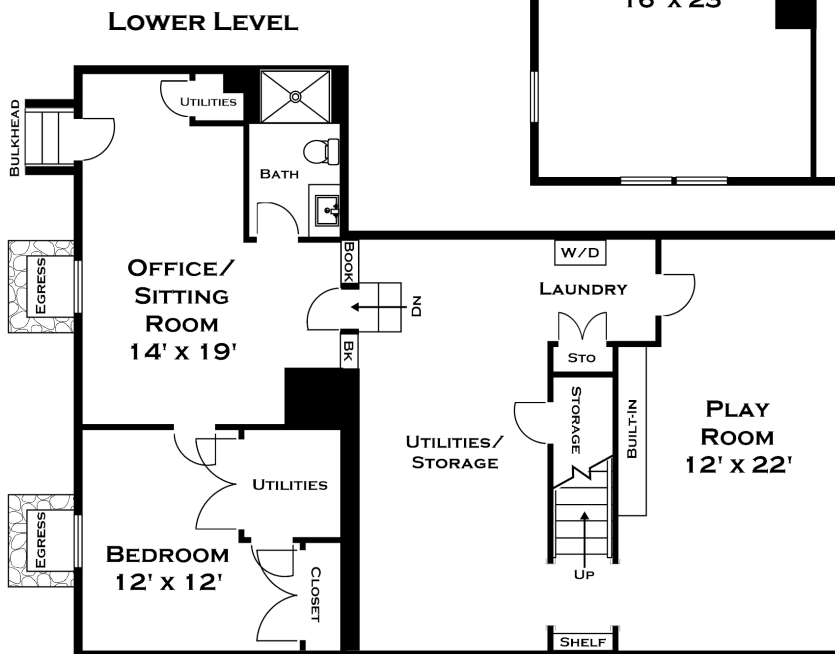

178 COTTAGE STREET, NATICK MA

ALL MEASUREMENTS ARE APPROXIMATE AND FOR INFORMATIONAL PURPOSES ONLY— NOT DRAWN TO SCALE
 COPYRIGHT © 2021 BY DORENE HIGGONS

DORENE J HIGGONS
 GRAPHICS/CONSULTING
 781.724.7306
 DORENE.HIGGONS@GMAIL.COM