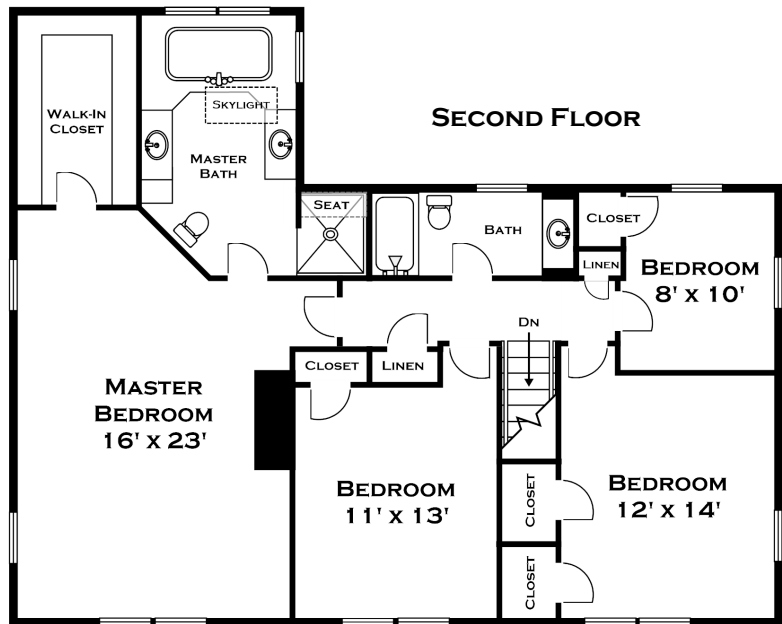

178 COTTAGE STREET, NATICK MA

ALL MEASUREMENTS ARE APPROXIMATE AND FOR INFORMATIONAL PURPOSES ONLY— NOT DRAWN TO SCALE
 COPYRIGHT © 2021 BY DORENE HIGGONS

DORENE J HIGGONS
 GRAPHICS/CONSULTING
 781.724.7306
 DORENE.HIGGONS@GMAIL.COM