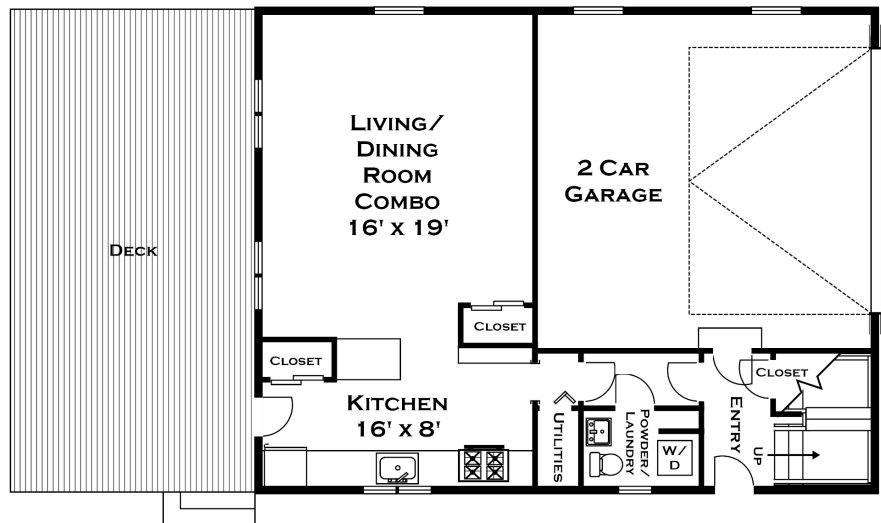

170 WINTER STREET, WESTON MA

FIRST FLOOR

SECOND FLOOR

GUEST HOUSE

GUEST HOUSE SECOND FLOOR

ALL MEASUREMENTS ARE APPROXIMATE AND FOR INFORMATIONAL PURPOSES ONLY—NOT DRAWN TO SCALE

DORENE J HIGGONS
 GRAPHICS/CONSULTING
 781.724.7306
 DORENE.HIGGONS@GMAIL.COM