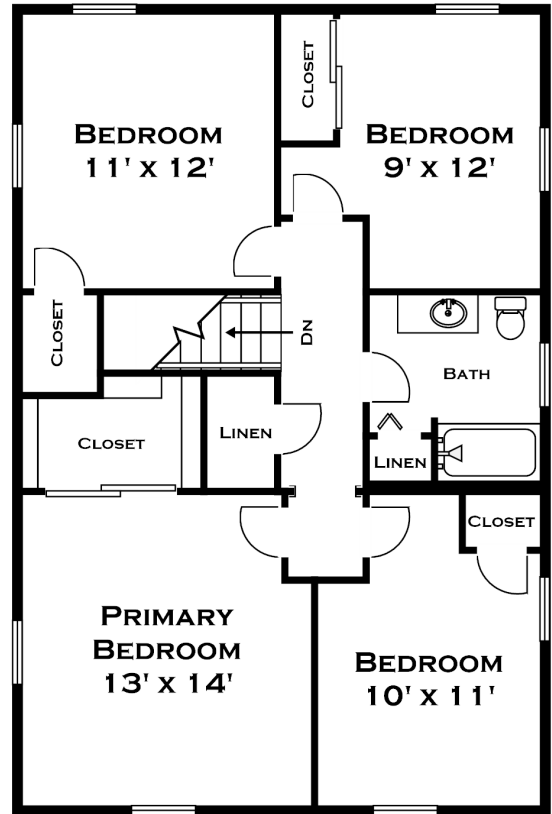

16A ELMWOOD AVENUE, NATICK MA

FIRST FLOOR

SECOND FLOOR

LOWER LEVEL

DORENE J HIGGONS
GRAPHICS/CONSULTING
781.724.7306
DORENE.HIGGONS@GMAIL.COM

ALL MEASUREMENTS ARE APPROXIMATE AND FOR INFORMATIONAL PURPOSES ONLY—
NOT DRAWN TO SCALE
COPYRIGHT © 2022
BY DORENE HIGGONS