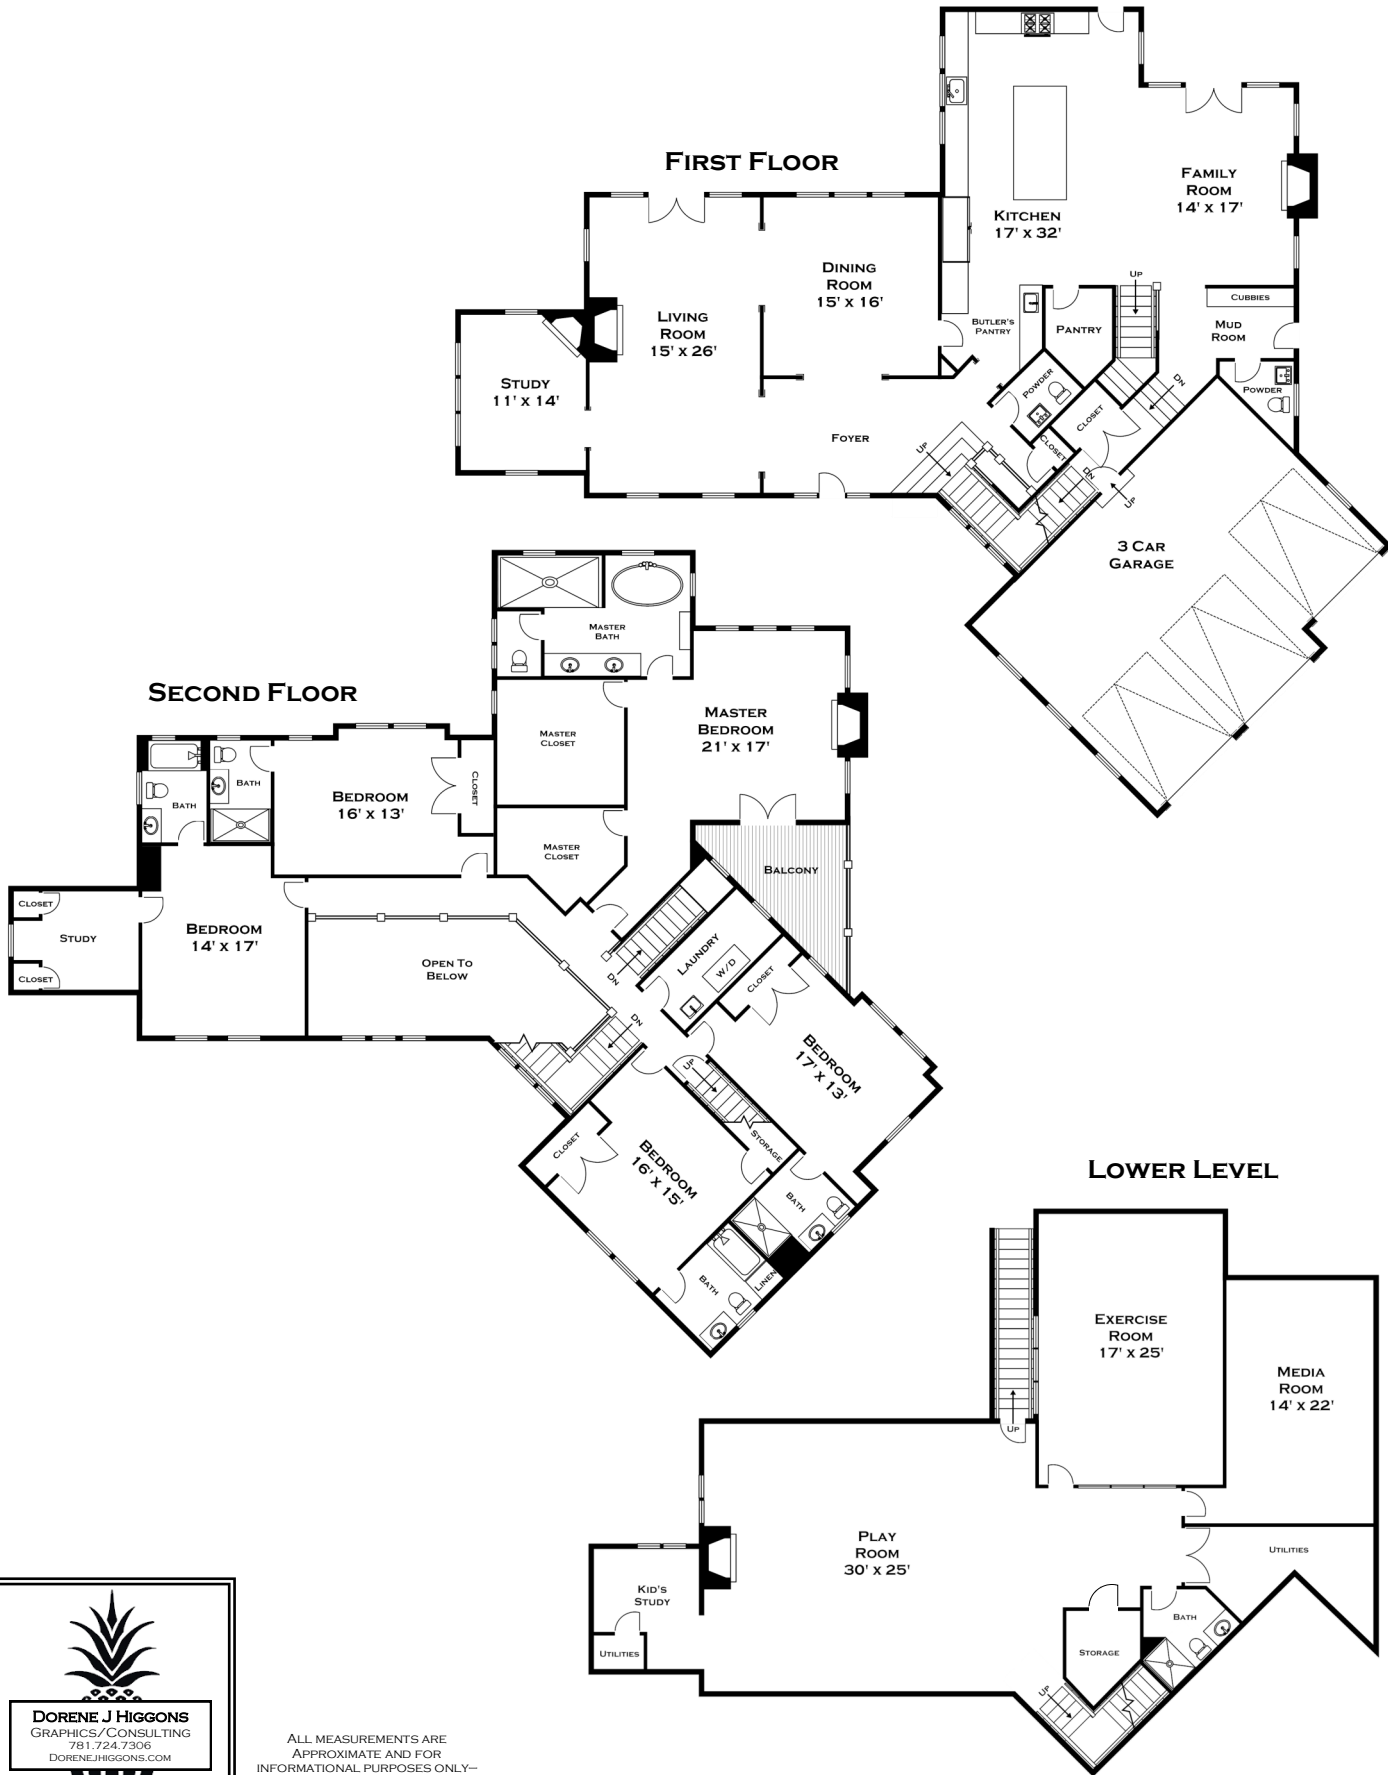

168 BEAVER ROAD, WESTON MA

DORENE J HIGGONS
GRAPHICS/CONSULTING
781.724.7306
DORENE.HIGGONS.COM

ALL MEASUREMENTS ARE APPROXIMATE AND FOR INFORMATIONAL PURPOSES ONLY-- NOT DRAWN TO SCALE