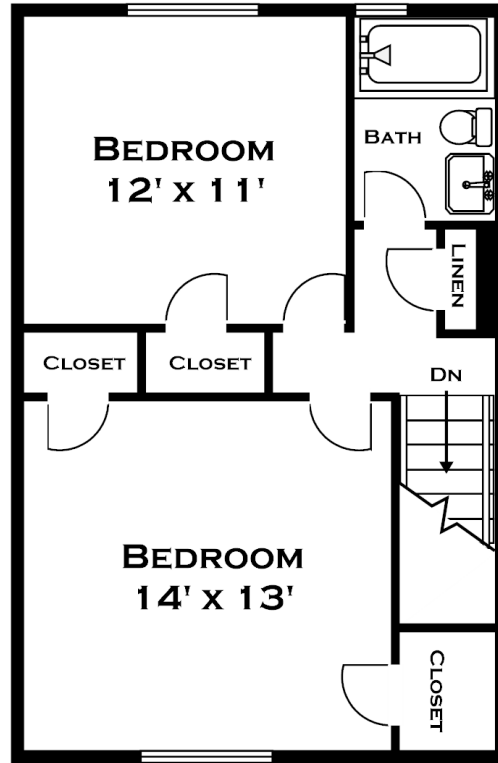

162 CHURCH STREET, WALTHAM MA

FIRST FLOOR

SECOND FLOOR

LOWER LEVEL

ALL MEASUREMENTS ARE APPROXIMATE AND FOR INFORMATIONAL PURPOSES ONLY— NOT DRAWN TO SCALE
COPYRIGHT © 2020 BY DORENE HIGGONS

DORENE J HIGGONS
GRAPHICS / CONSULTING
781.724.7306
DORENE.HIGGONS@GMAIL.COM