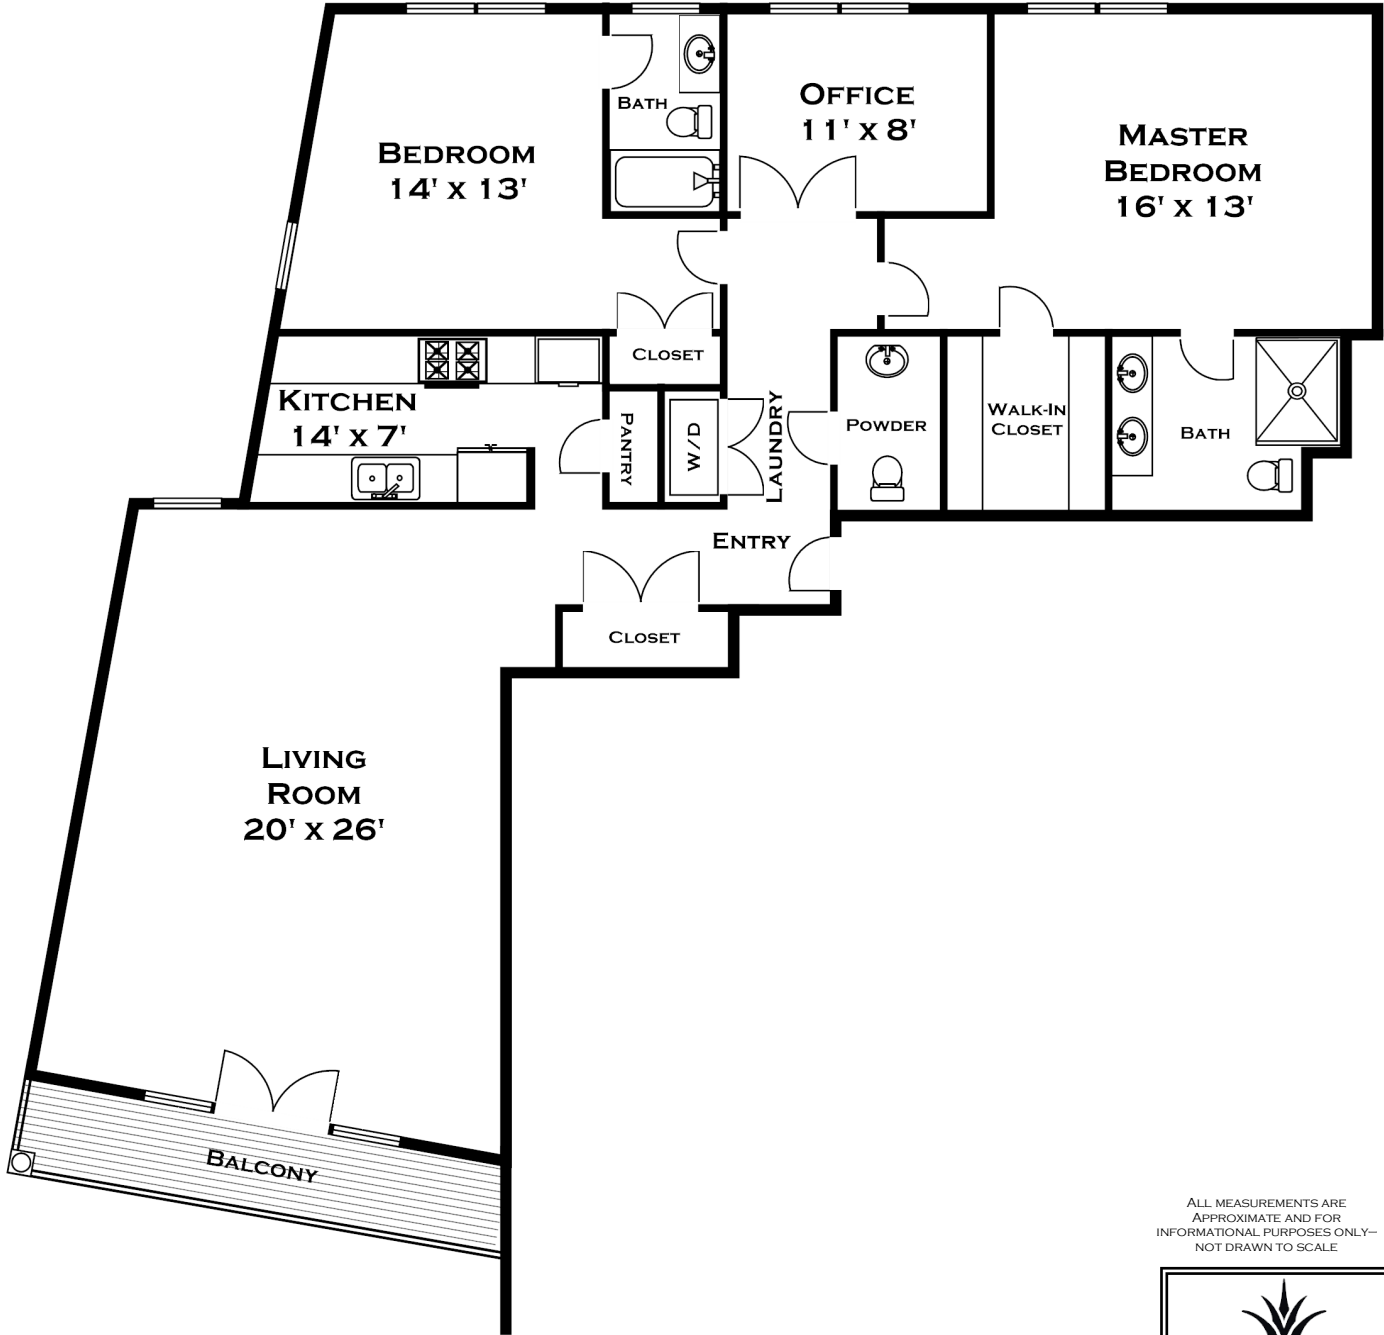

1601 BEACON STREET, UNIT 301, BOSTON MA

ALL MEASUREMENTS ARE APPROXIMATE AND FOR INFORMATIONAL PURPOSES ONLY-- NOT DRAWN TO SCALE

DORENE J HIGGONS
GRAPHICS/CONSULTING
781.724.7306
DORENE.HIGGONS@GMAIL.COM