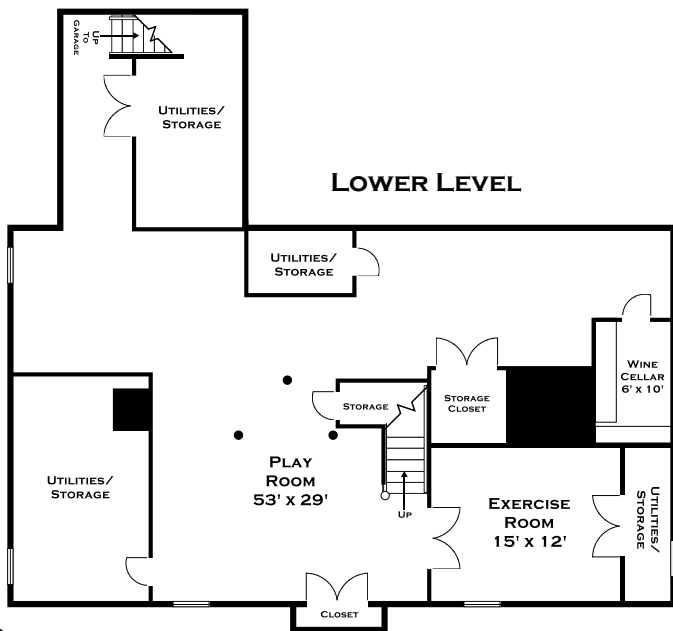

# 155 FOREST STREET, WELLESLEY MA

ALL MEASUREMENTS ARE APPROXIMATE AND FOR INFORMATIONAL PURPOSES ONLY.  
 NOT DRAWN TO SCALE  
 COPYRIGHT © 2020  
 BY DORENE HIGGONS

**DORENE J HIGGONS**  
 GRAPHICS/CONSULTING  
 781.724.7306  
 DORENE.HIGGONS@GMAIL.COM