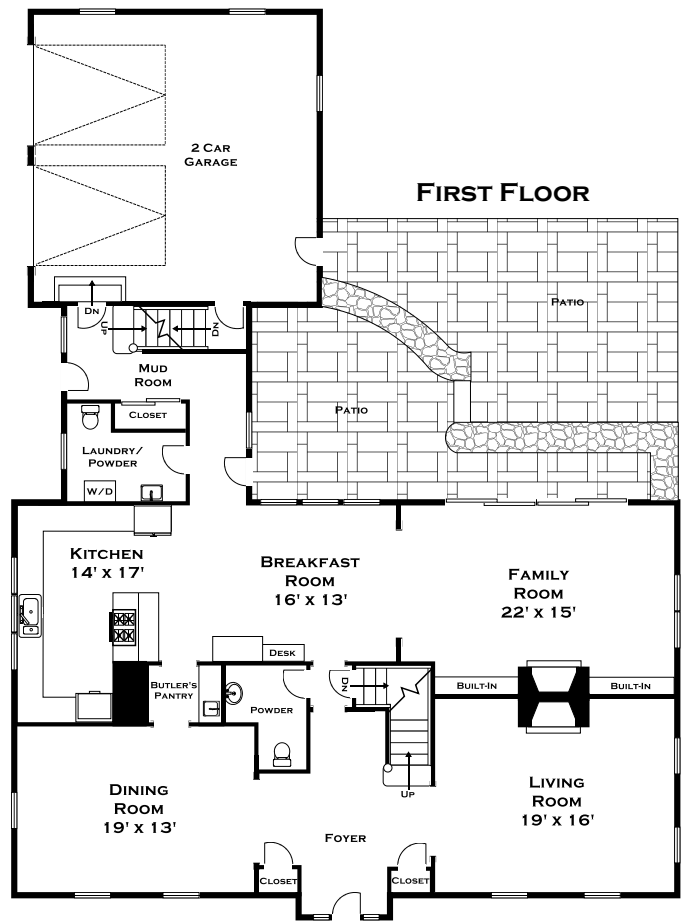

# 155 FOREST STREET, WELLESLEY MA

ALL MEASUREMENTS ARE APPROXIMATE AND FOR INFORMATIONAL PURPOSES ONLY.  
 NOT DRAWN TO SCALE  
 COPYRIGHT © 2020  
 BY DORENE HIGGONS

**DORENE J HIGGONS**  
 GRAPHICS/CONSULTING  
 781.724.7306  
 DORENE.HIGGONS@GMAIL.COM