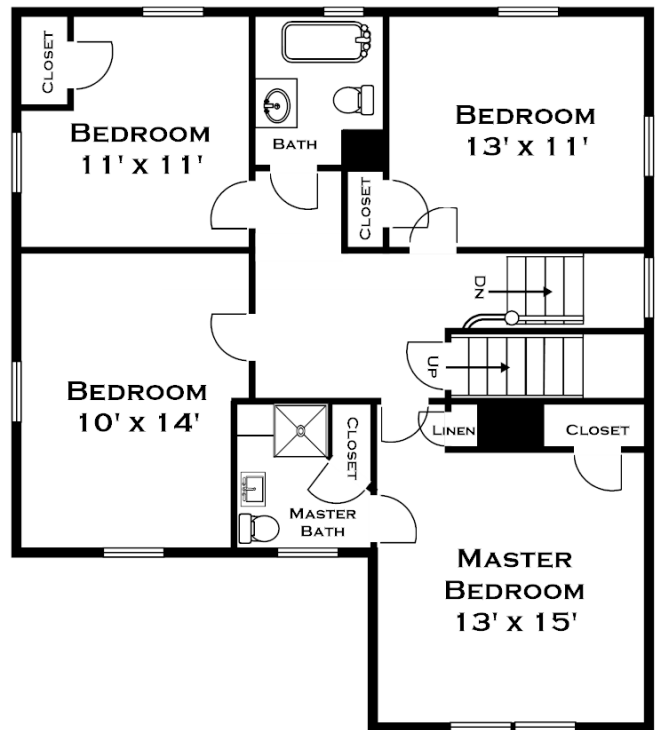

12 MAUGUS AVENUE, WELLESLEY MA

FIRST FLOOR

SECOND FLOOR

THIRD FLOOR

ALL MEASUREMENTS ARE APPROXIMATE AND FOR INFORMATIONAL PURPOSES ONLY—NOT DRAWN TO SCALE

DORENE J. HIGGONS
GRAPHICS/CONSULTING
781.724.7306
DORENE.HIGGONS@GMAIL.COM