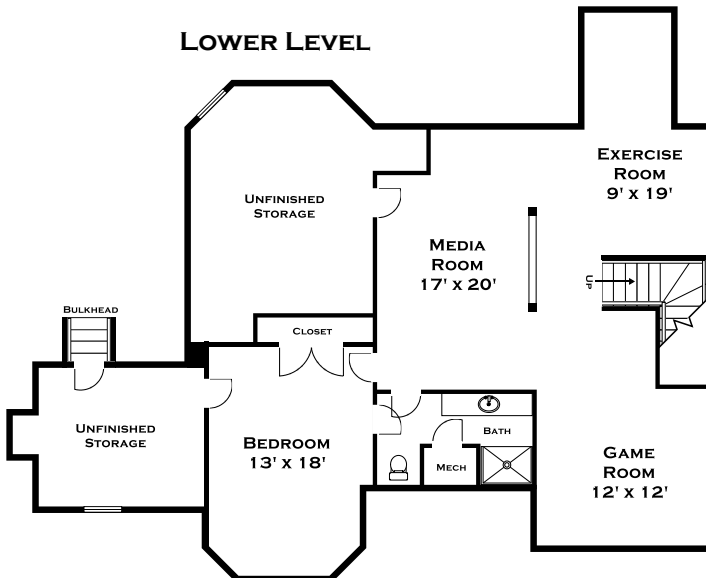

12 GRAYSTONE LANE, WESTON MA

FIRST FLOOR

SECOND FLOOR

LOWER LEVEL

ALL MEASUREMENTS ARE APPROXIMATE AND FOR INFORMATIONAL PURPOSES ONLY-- NOT DRAWN TO SCALE

DORENE J HIGGONS
GRAPHICS / CONSULTING
781.724.7306
DORENE.HIGGONS@GMAIL.COM