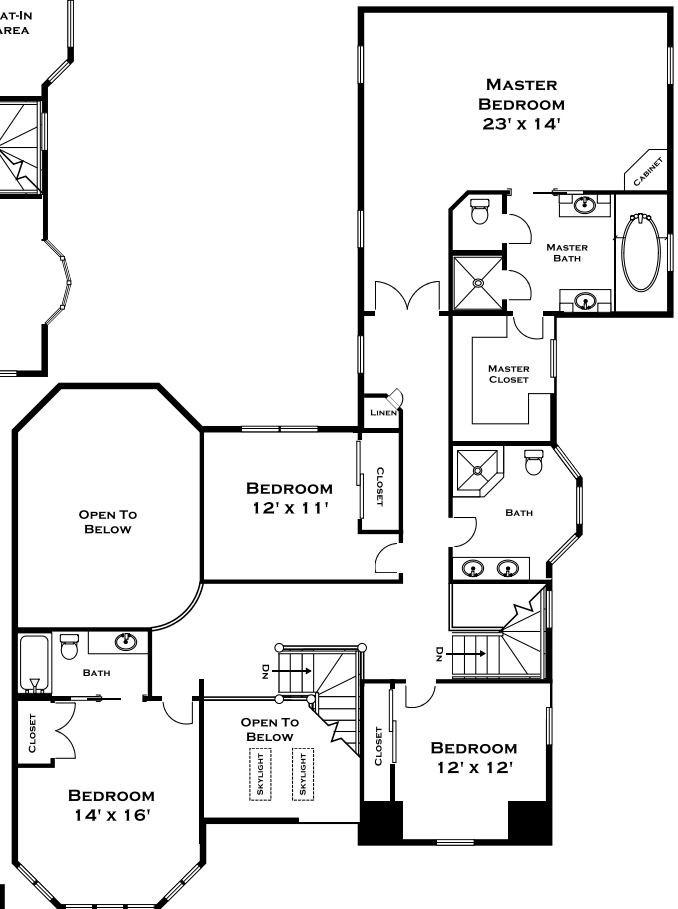

12 GRAYSTONE LANE, WESTON MA

FIRST FLOOR

SECOND FLOOR

LOWER LEVEL

ALL MEASUREMENTS ARE APPROXIMATE AND FOR INFORMATIONAL PURPOSES ONLY-- NOT DRAWN TO SCALE

DORENE J HIGGONS
GRAPHICS / CONSULTING
781.724.7306
DORENE.HIGGONS@GMAIL.COM