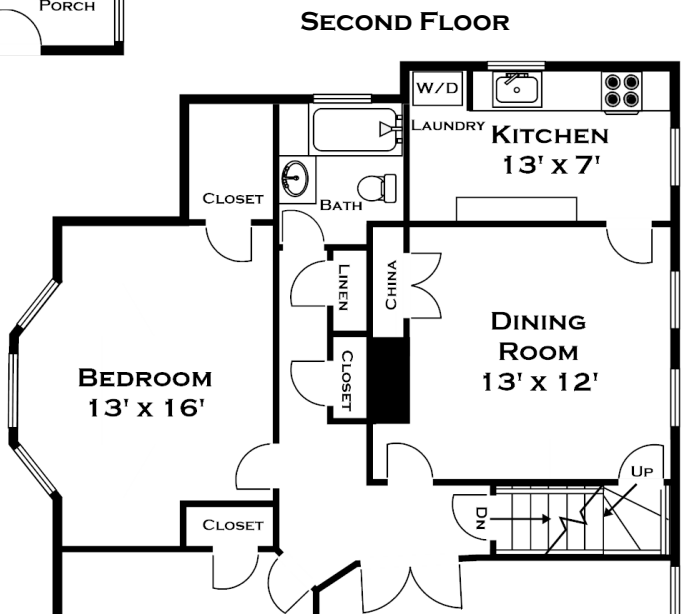

121 WASHINGTON STREET, WELLESLEY MA

ALL MEASUREMENTS ARE APPROXIMATE AND FOR INFORMATIONAL PURPOSES ONLY—NOT DRAWN TO SCALE

DORENE J HIGGONS
GRAPHICS/CONSULTING
781.724.7306
DORENE.HIGGONS@GMAIL.COM