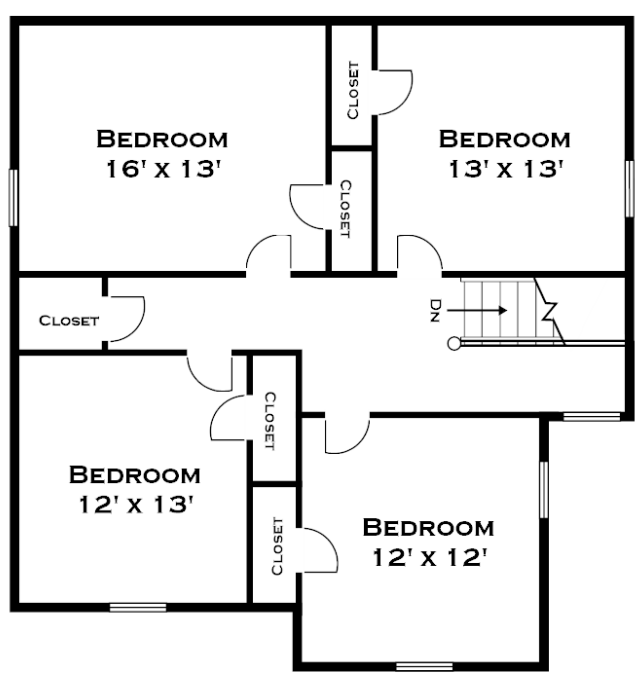

121 WASHINGTON STREET, WELLESLEY MA

ALL MEASUREMENTS ARE APPROXIMATE AND FOR INFORMATIONAL PURPOSES ONLY—NOT DRAWN TO SCALE

DORENE J HIGGONS
GRAPHICS/CONSULTING
781.724.7306
DORENE.HIGGONS@GMAIL.COM