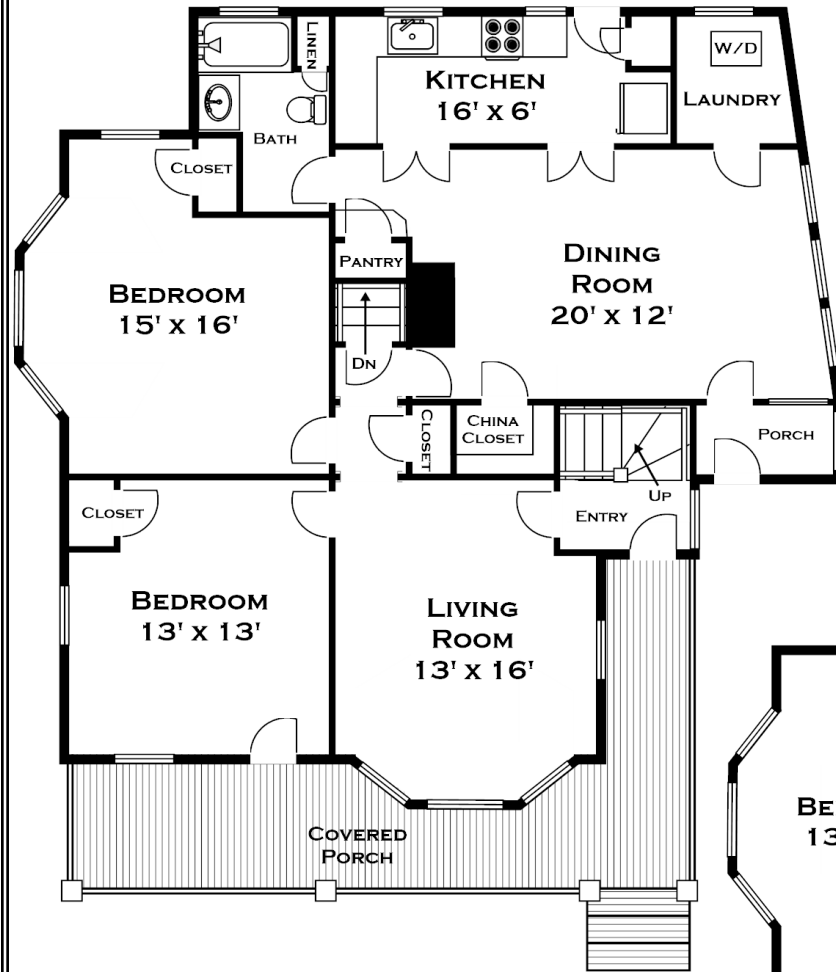

121 WASHINGTON STREET, WELLESLEY MA

ALL MEASUREMENTS ARE APPROXIMATE AND FOR INFORMATIONAL PURPOSES ONLY—NOT DRAWN TO SCALE

DORENE J HIGGONS
GRAPHICS/CONSULTING
781.724.7306
DORENE.HIGGONS@GMAIL.COM