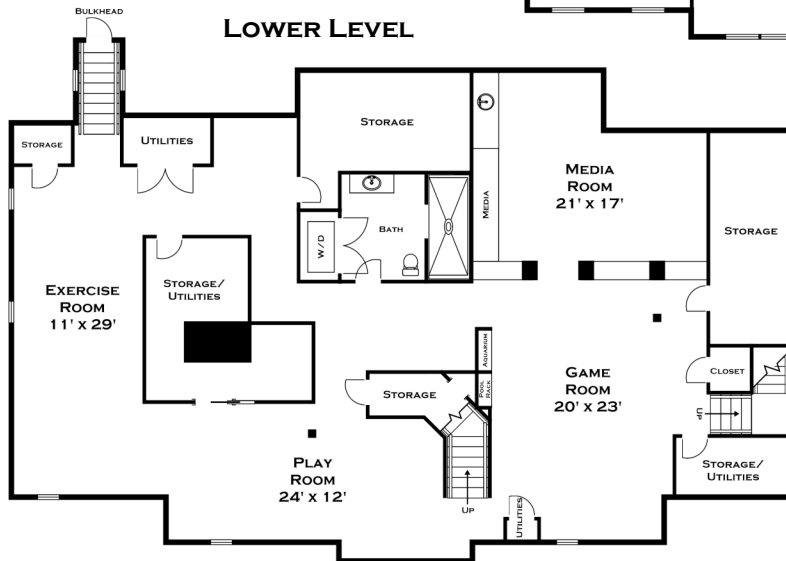

# 11 PLYMOUTH ROAD, WESTON MA

ALL MEASUREMENTS ARE APPROXIMATE AND FOR INFORMATIONAL PURPOSES ONLY-- NOT DRAWN TO SCALE

**DORENE J HIGGONS**  
GRAPHICS/CONSULTING  
781.724.7306  
DORENE.HIGGONS@GMAIL.COM