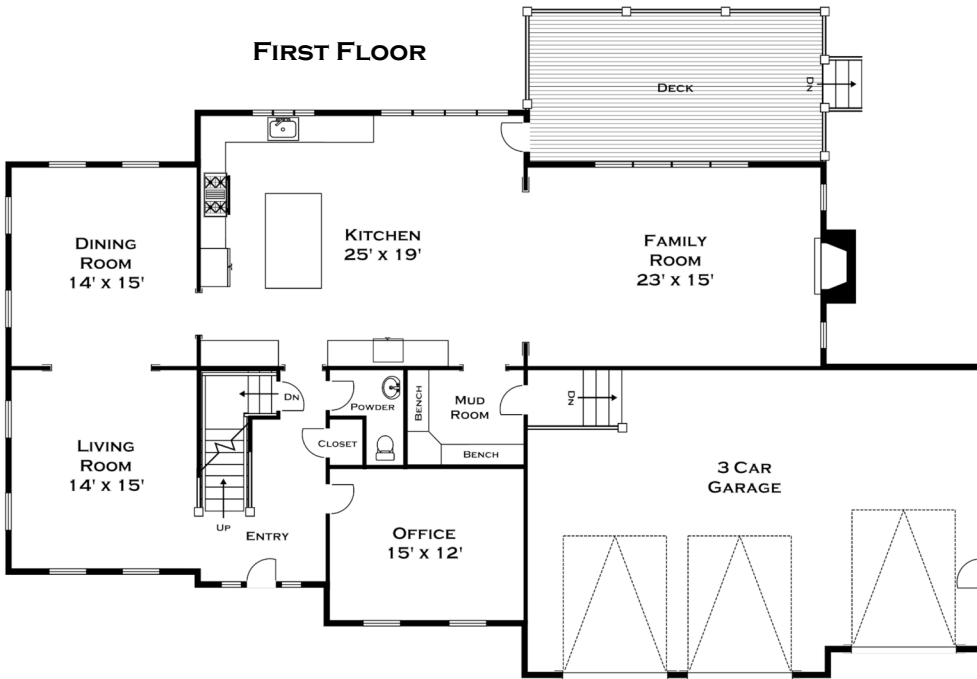

119 EVERETT STREET, NATICK MA

FIRST FLOOR

SECOND FLOOR

LOWER LEVEL

ALL MEASUREMENTS ARE APPROXIMATE AND FOR INFORMATIONAL PURPOSES ONLY - NOT DRAWN TO SCALE

DORENE J HIGGONS
GRAPHICS/CONSULTING
781.724.7306
DORENEJHIGGONS.COM