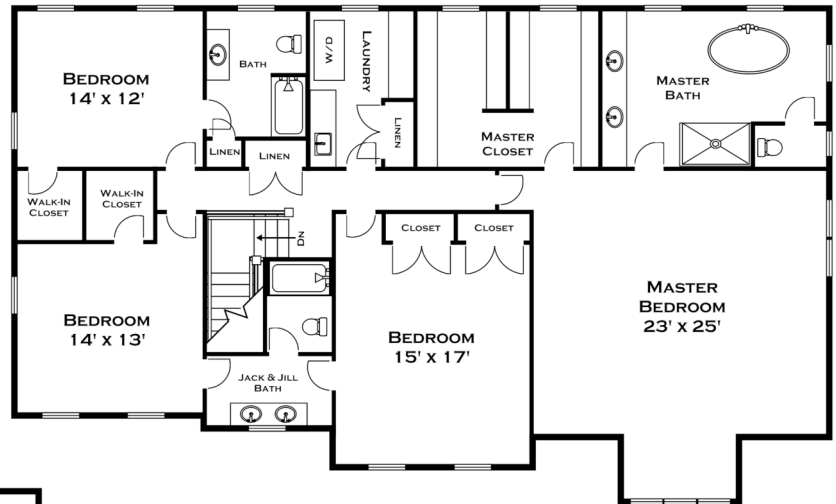

119 EVERETT STREET, NATICK MA

FIRST FLOOR

SECOND FLOOR

LOWER LEVEL

ALL MEASUREMENTS ARE APPROXIMATE AND FOR INFORMATIONAL PURPOSES ONLY - NOT DRAWN TO SCALE

DORENE J HIGGONS
GRAPHICS/CONSULTING
781.724.7306
DORENEJHIGGONS.COM