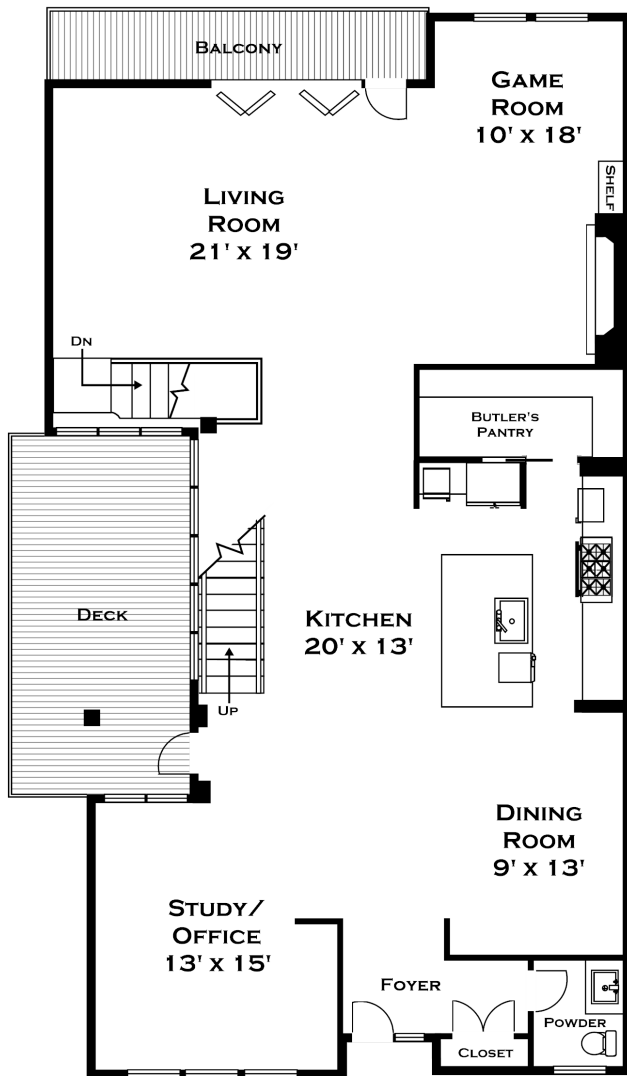

1192 BEACON STREET, NEWTON MA UNIT A

FIRST FLOOR

SECOND FLOOR

LOWER LEVEL

ALL MEASUREMENTS ARE APPROXIMATE AND FOR INFORMATIONAL PURPOSES ONLY—
NOT DRAWN TO SCALE
COPYRIGHT © 2022
BY DORENE HIGGONS

DORENE J HIGGONS
GRAPHICS/CONSULTING
781.724.7306
DORENE.HIGGONS@GMAIL.COM

COMMON GARAGE
(3 SPACES +
STORAGE UNIT)