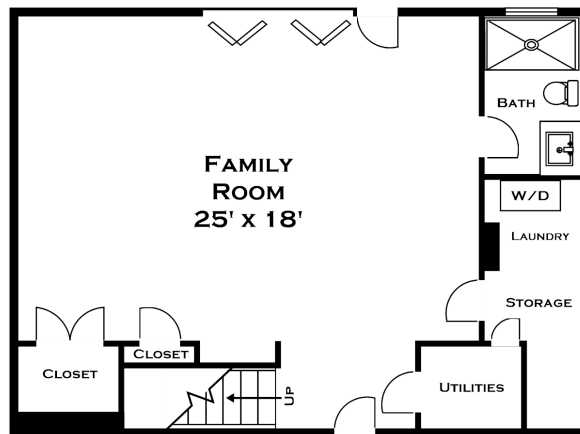

1192 BEACON STREET, NEWTON MA UNIT A

FIRST FLOOR

SECOND FLOOR

LOWER LEVEL

ALL MEASUREMENTS ARE APPROXIMATE AND FOR INFORMATIONAL PURPOSES ONLY—
NOT DRAWN TO SCALE
COPYRIGHT © 2022
BY DORENE HIGGONS

DORENE J HIGGONS
GRAPHICS/CONSULTING
781.724.7306
DORENE.HIGGONS@GMAIL.COM

COMMON GARAGE
(3 SPACES +
STORAGE UNIT)