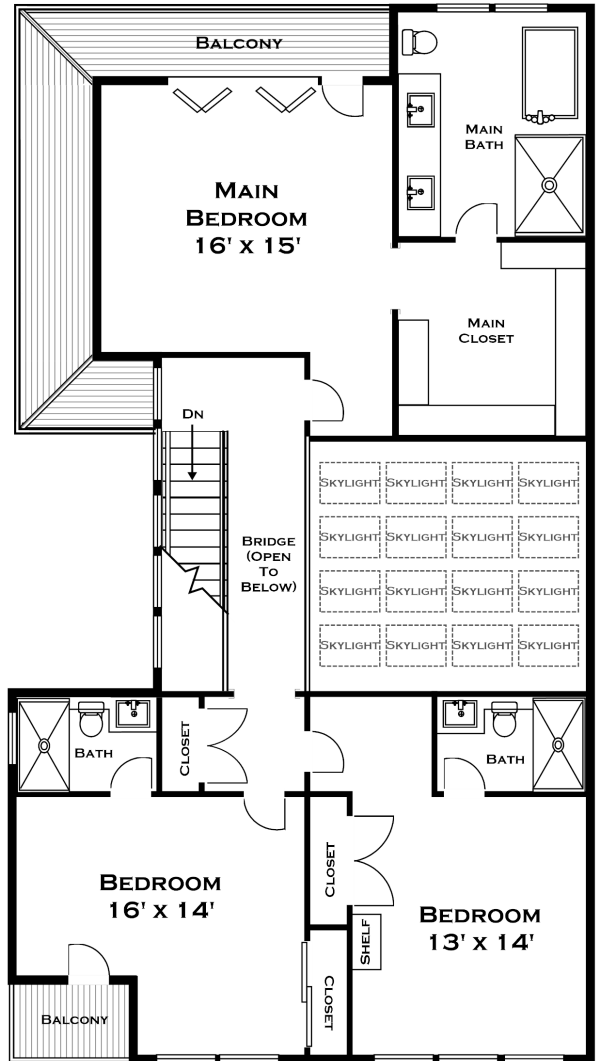

1192 BEACON STREET, NEWTON MA UNIT A

FIRST FLOOR

SECOND FLOOR

LOWER LEVEL

ALL MEASUREMENTS ARE APPROXIMATE AND FOR INFORMATIONAL PURPOSES ONLY—
NOT DRAWN TO SCALE
COPYRIGHT © 2022
BY DORENE HIGGONS

DORENE J HIGGONS
GRAPHICS/CONSULTING
781.724.7306
DORENE.HIGGONS@GMAIL.COM

COMMON GARAGE
(3 SPACES +
STORAGE UNIT)