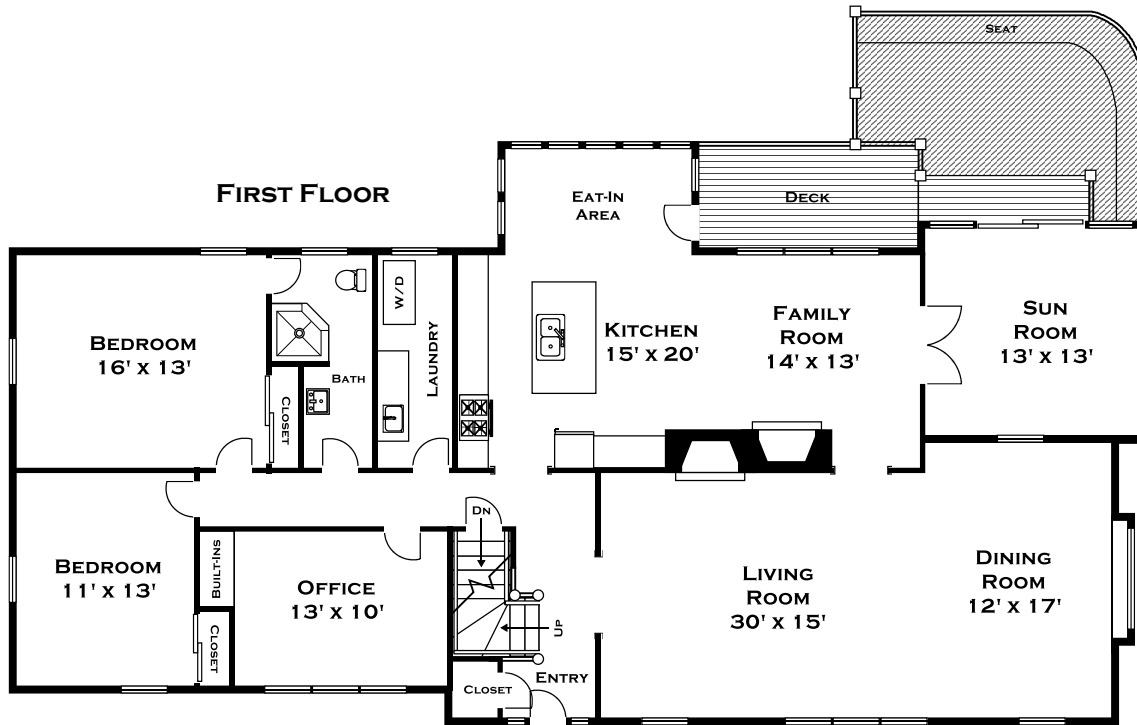

# 118 PINE STREET, WESTON MA

ALL MEASUREMENTS ARE APPROXIMATE AND FOR INFORMATIONAL PURPOSES ONLY— NOT DRAWN TO SCALE

**DORENE J HIGGONS**  
GRAPHICS/CONSULTING  
781.724.7306  
DORENE.HIGGONS@GMAIL.COM