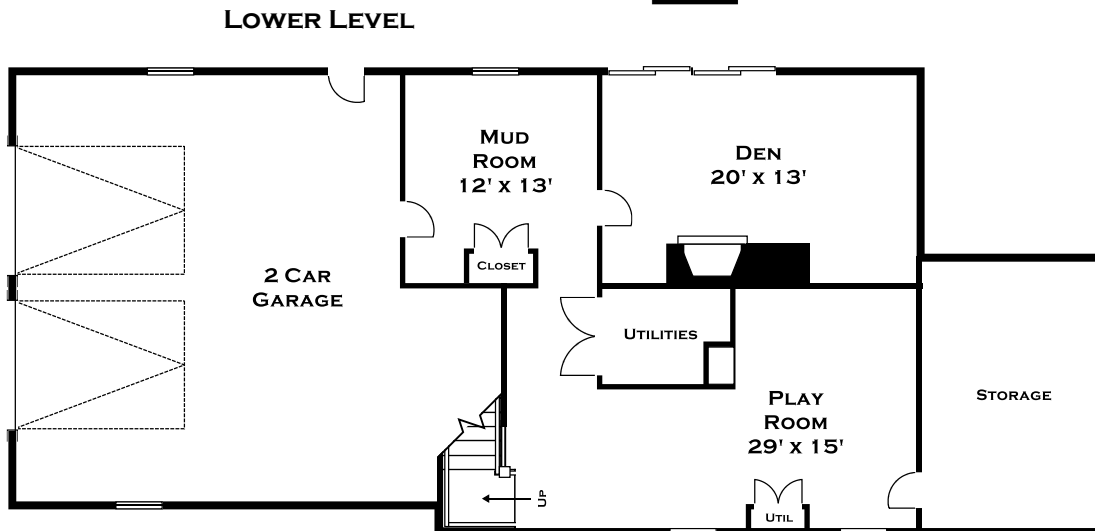

# 118 PINE STREET, WESTON MA

ALL MEASUREMENTS ARE APPROXIMATE AND FOR INFORMATIONAL PURPOSES ONLY— NOT DRAWN TO SCALE

**DORENE J HIGGONS**  
GRAPHICS/CONSULTING  
781.724.7306  
DORENE.HIGGONS@GMAIL.COM