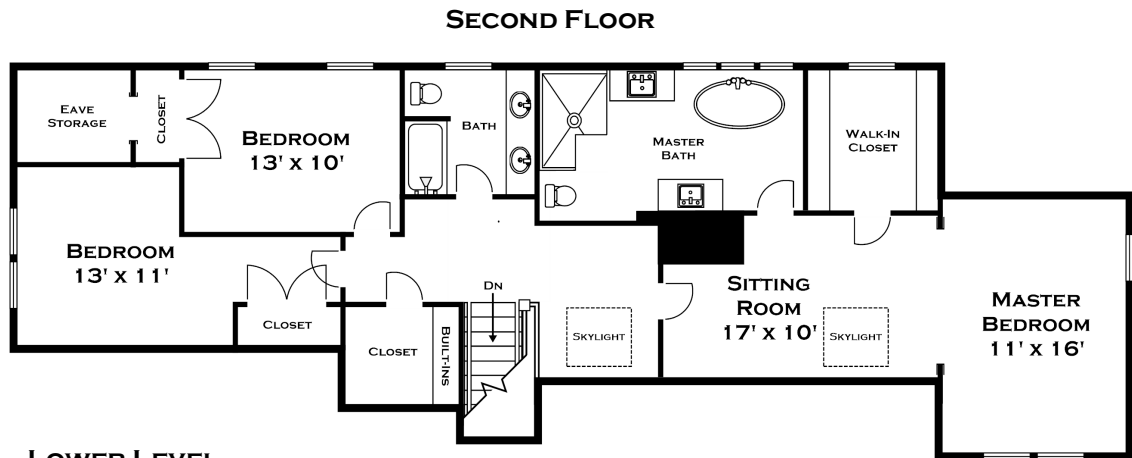

# 118 PINE STREET, WESTON MA

ALL MEASUREMENTS ARE APPROXIMATE AND FOR INFORMATIONAL PURPOSES ONLY— NOT DRAWN TO SCALE

**DORENE J HIGGONS**  
GRAPHICS/CONSULTING  
781.724.7306  
DORENE.HIGGONS@GMAIL.COM