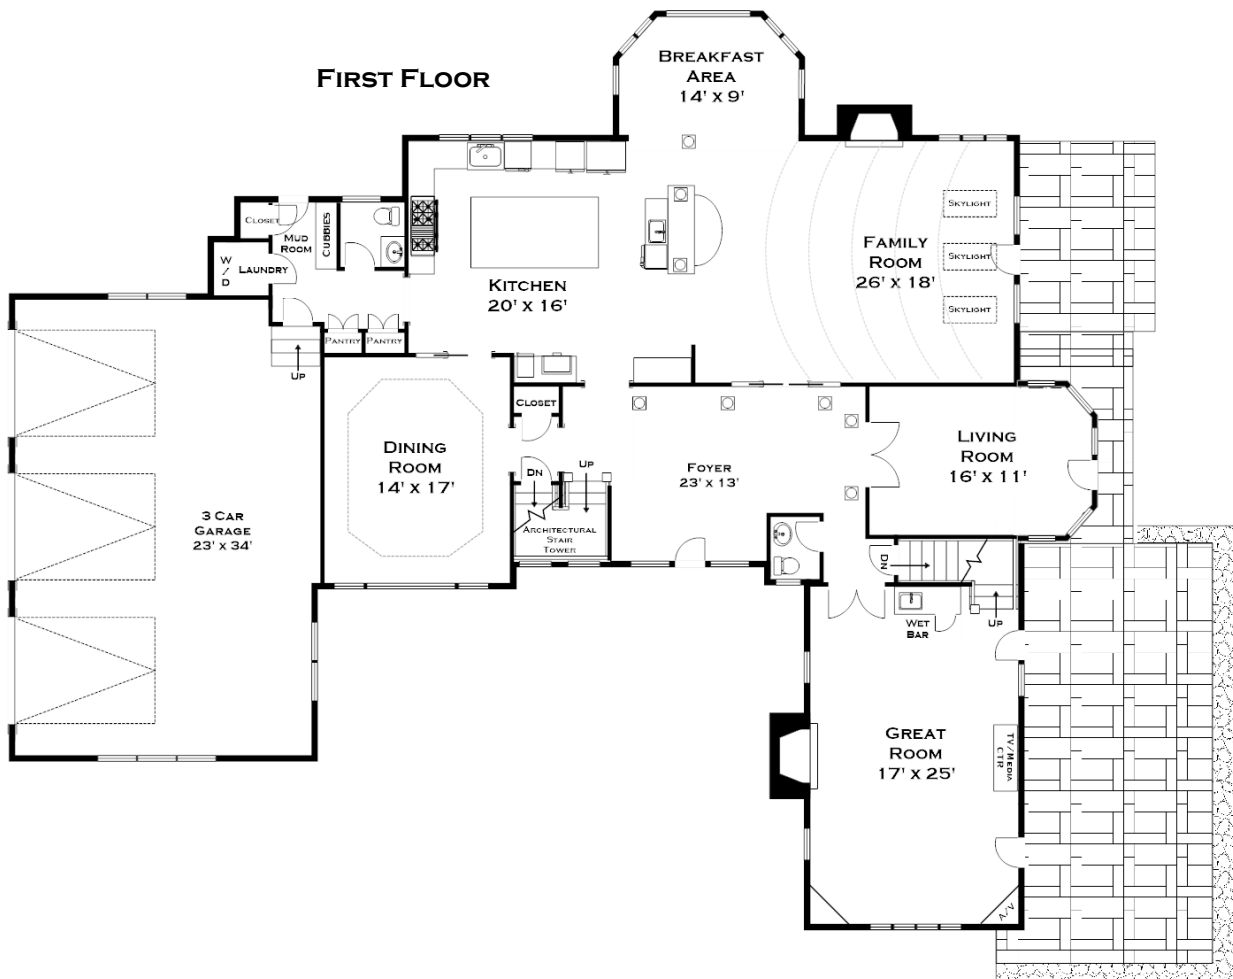

# 110 WALKER STREET, WESTON MA

ALL MEASUREMENTS ARE APPROXIMATE AND FOR INFORMATIONAL PURPOSES ONLY—NOT DRAWN TO SCALE

**DORENE J HIGGONS**  
GRAPHICS/CONSULTING  
781.724.7306  
DORENE.HIGGONS@GMAIL.COM