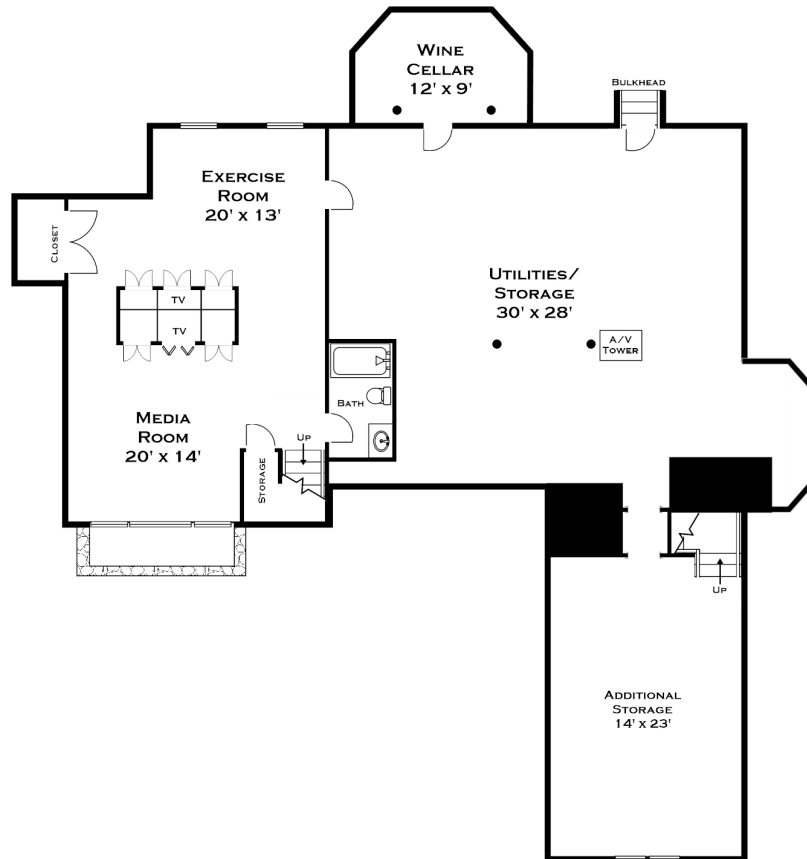

110 WALKER STREET, WESTON MA

LOWER LEVEL

ALL MEASUREMENTS ARE APPROXIMATE AND FOR INFORMATIONAL PURPOSES ONLY-- NOT DRAWN TO SCALE

DORENE J HIGGONS
GRAPHICS/CONSULTING
781.724.7306
DORENE.HIGGONS@GMAIL.COM