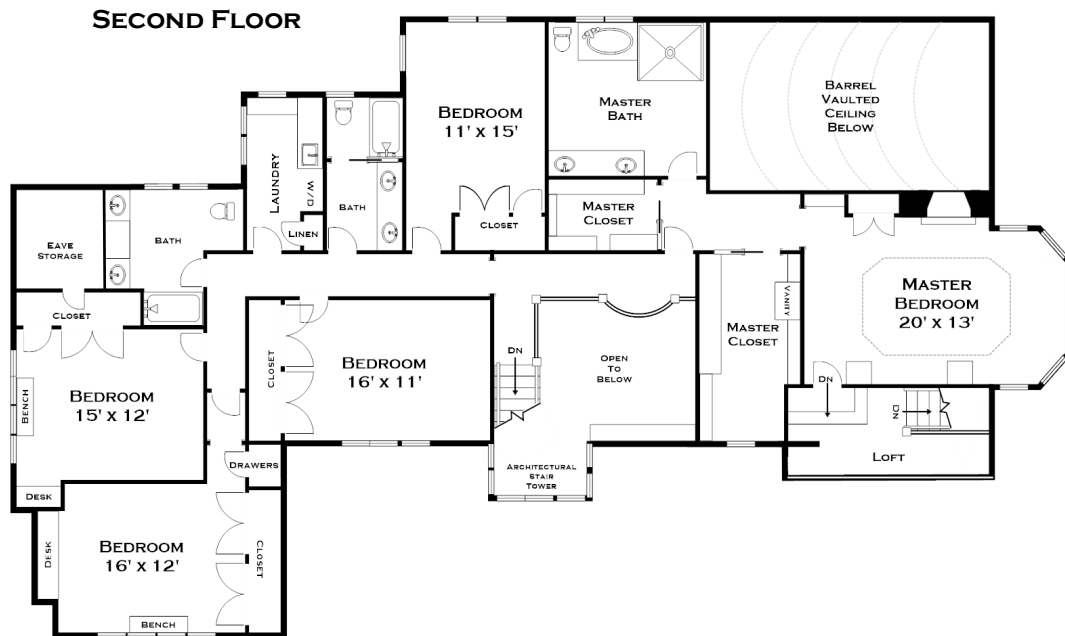

# 110 WALKER STREET, WESTON MA

ALL MEASUREMENTS ARE APPROXIMATE AND FOR INFORMATIONAL PURPOSES ONLY—NOT DRAWN TO SCALE

**DORENE J HIGGONS**  
GRAPHICS/CONSULTING  
781.724.7306  
DORENE.HIGGONS@GMAIL.COM