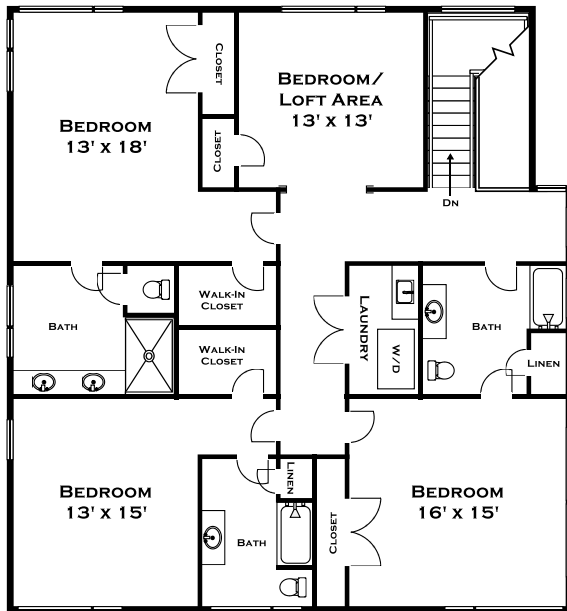

10 SCOTCH PINE CIRCLE, WELLESLEY MA

FIRST FLOOR

SECOND FLOOR

LOWER LEVEL

ALL MEASUREMENTS ARE APPROXIMATE AND FOR INFORMATIONAL PURPOSES ONLY-- NOT DRAWN TO SCALE

DORENE J. HIGGONS
GRAPHICS/CONSULTING
781.724.7306
DORENE.HIGGONS.COM