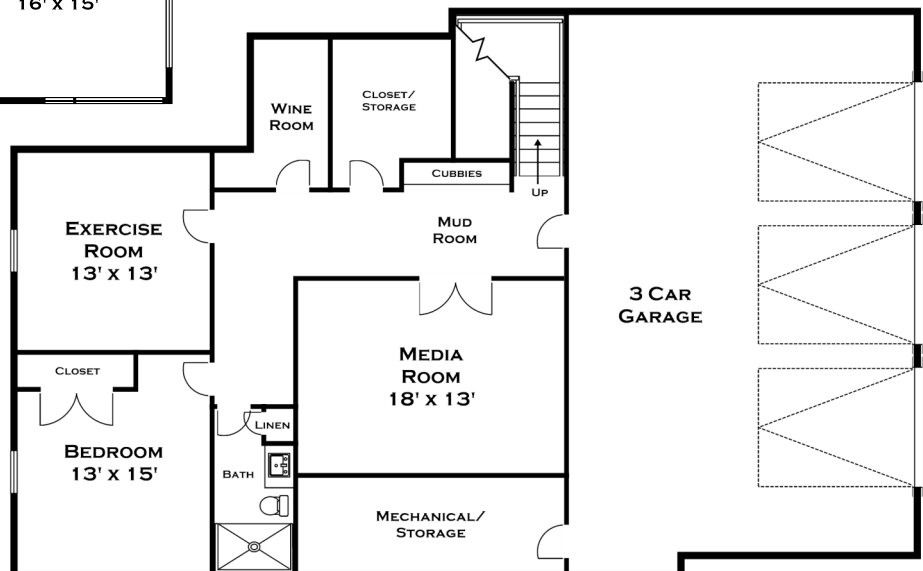

10 SCOTCH PINE CIRCLE, WELLESLEY MA

FIRST FLOOR

SECOND FLOOR

LOWER LEVEL

ALL MEASUREMENTS ARE APPROXIMATE AND FOR INFORMATIONAL PURPOSES ONLY-- NOT DRAWN TO SCALE

DORENE J. HIGGONS
GRAPHICS/CONSULTING
781.724.7306
DORENE.HIGGONS.COM