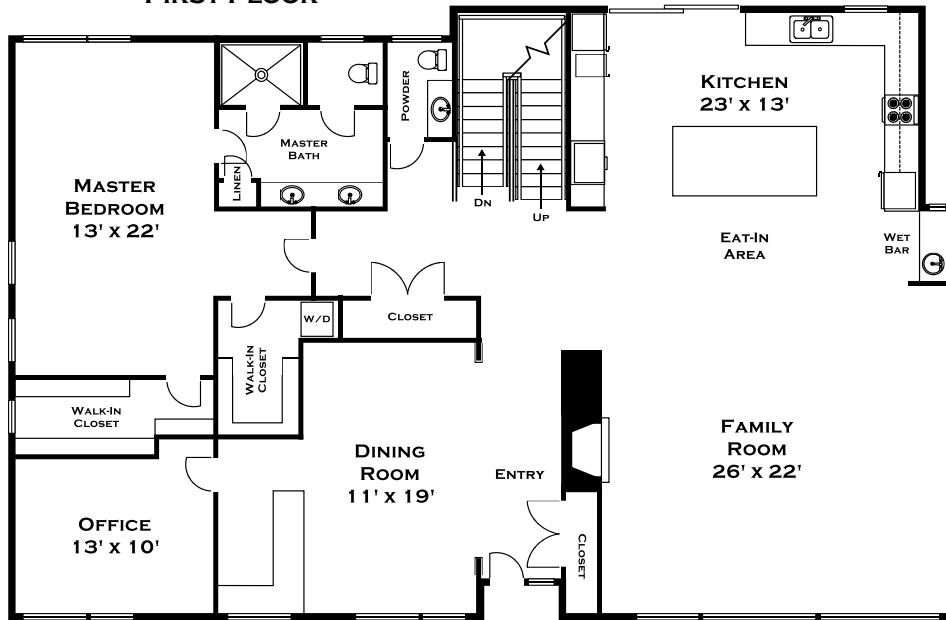

10 SCOTCH PINE CIRCLE, WELLESLEY MA

FIRST FLOOR

SECOND FLOOR

LOWER LEVEL

ALL MEASUREMENTS ARE APPROXIMATE AND FOR INFORMATIONAL PURPOSES ONLY-- NOT DRAWN TO SCALE

DORENE J. HIGGONS
GRAPHICS/CONSULTING
781.724.7306
DORENE.HIGGONS.COM