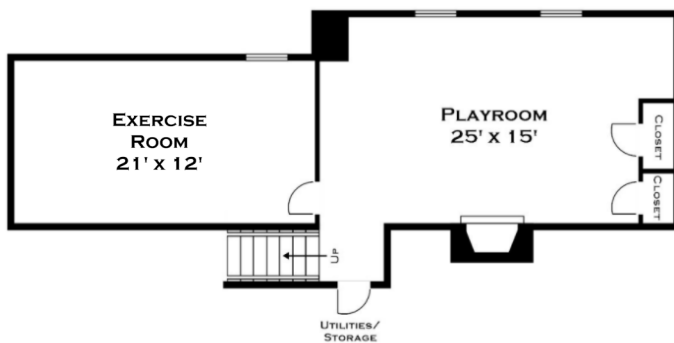

109 DEER PATH LANE, WESTON MA

FIRST FLOOR

SECOND FLOOR

LOWER LEVEL

ALL MEASUREMENTS ARE APPROXIMATE AND FOR INFORMATIONAL PURPOSES ONLY - NOT DRAWN TO SCALE. COPYRIGHT © 2022 BY DORENE HIGGONS

DORENE J HIGGONS
GRAPHICS/CONSULTING
781.724.7306
DORENE.HIGGONS@GMAIL.COM