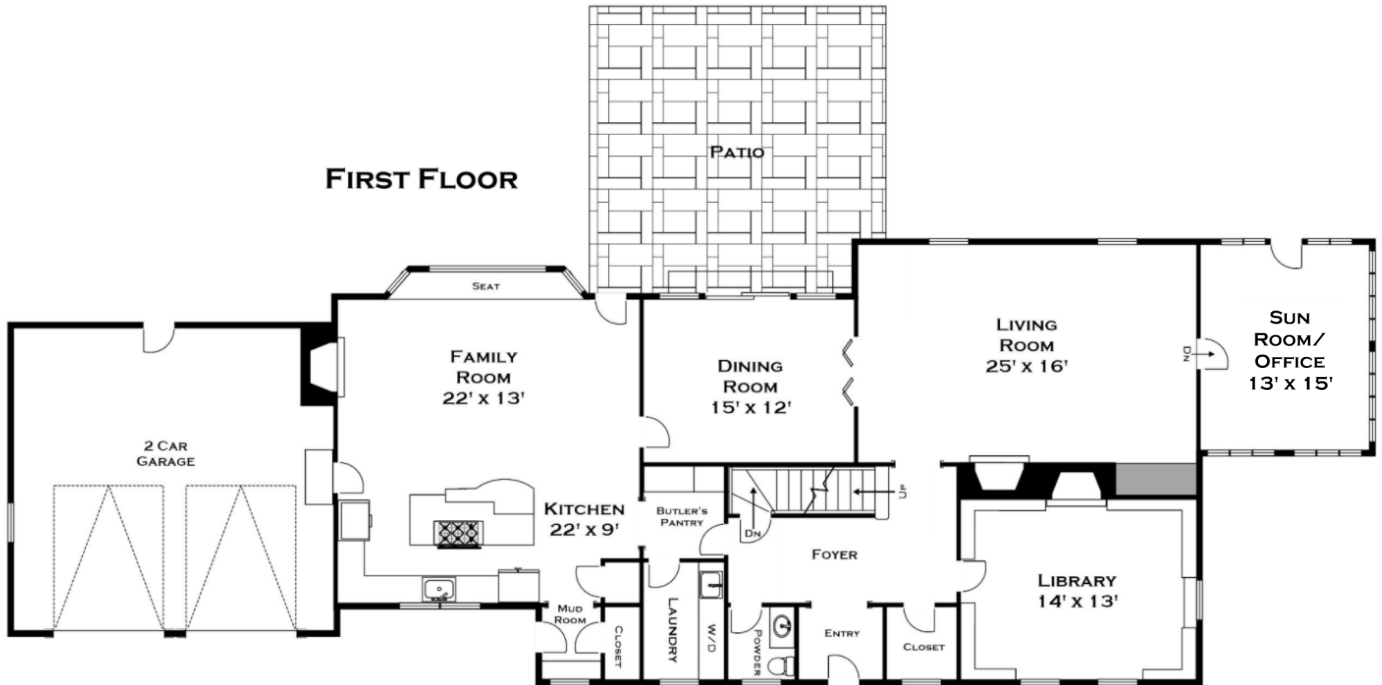

109 DEER PATH LANE, WESTON MA

FIRST FLOOR

SECOND FLOOR

LOWER LEVEL

ALL MEASUREMENTS ARE APPROXIMATE AND FOR INFORMATIONAL PURPOSES ONLY - NOT DRAWN TO SCALE. COPYRIGHT © 2022 BY DORENE HIGGONS

DORENE J HIGGONS
GRAPHICS/CONSULTING
781.724.7306
DORENE.HIGGONS@GMAIL.COM