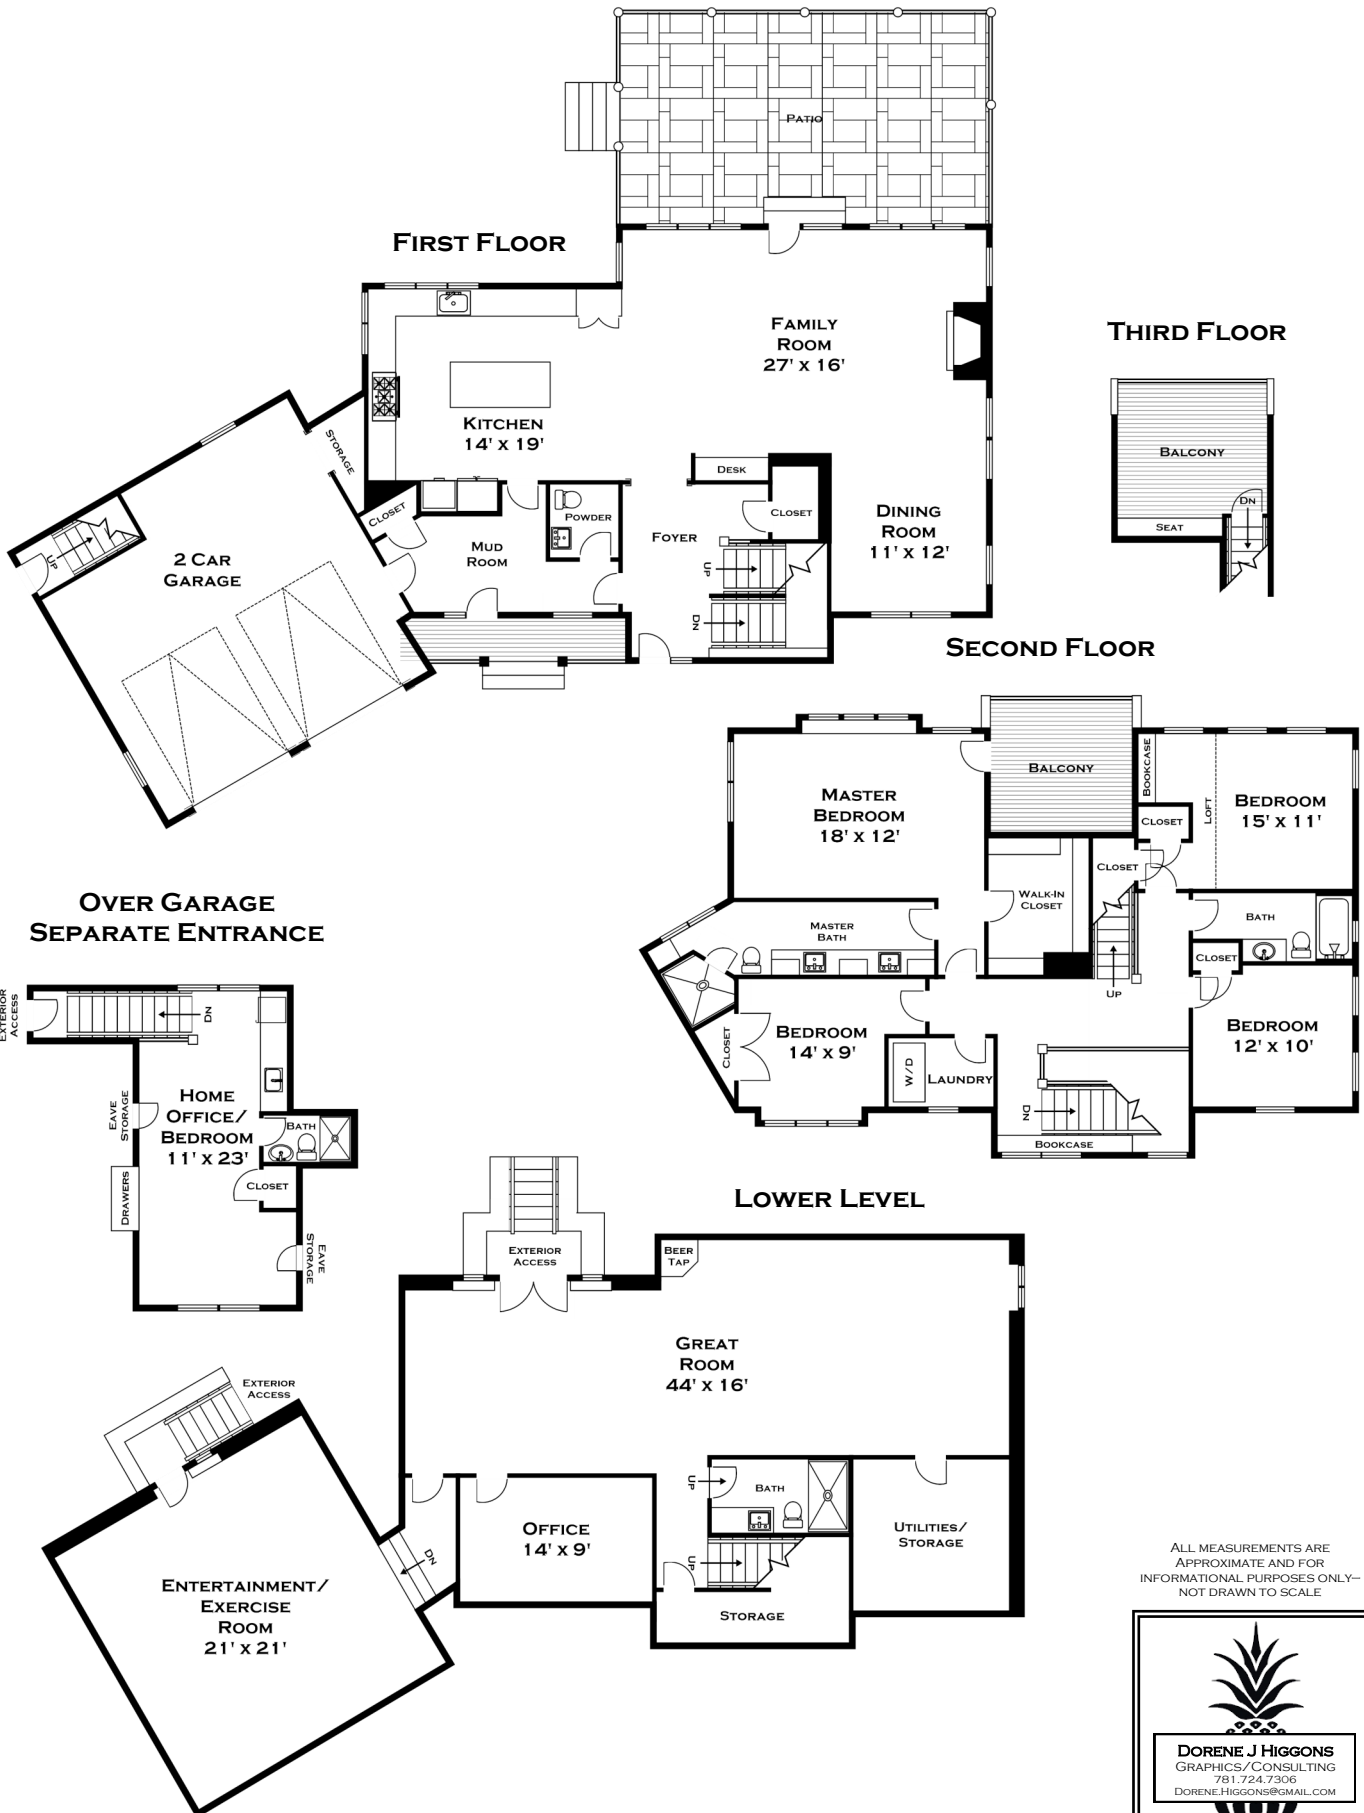

106 DAY STREET, NEWTON MA

ALL MEASUREMENTS ARE APPROXIMATE AND FOR INFORMATIONAL PURPOSES ONLY - NOT DRAWN TO SCALE

DORENE J HIGGONS
 GRAPHICS/CONSULTING
 781.724.7306
 DORENE.HIGGONS@GMAIL.COM