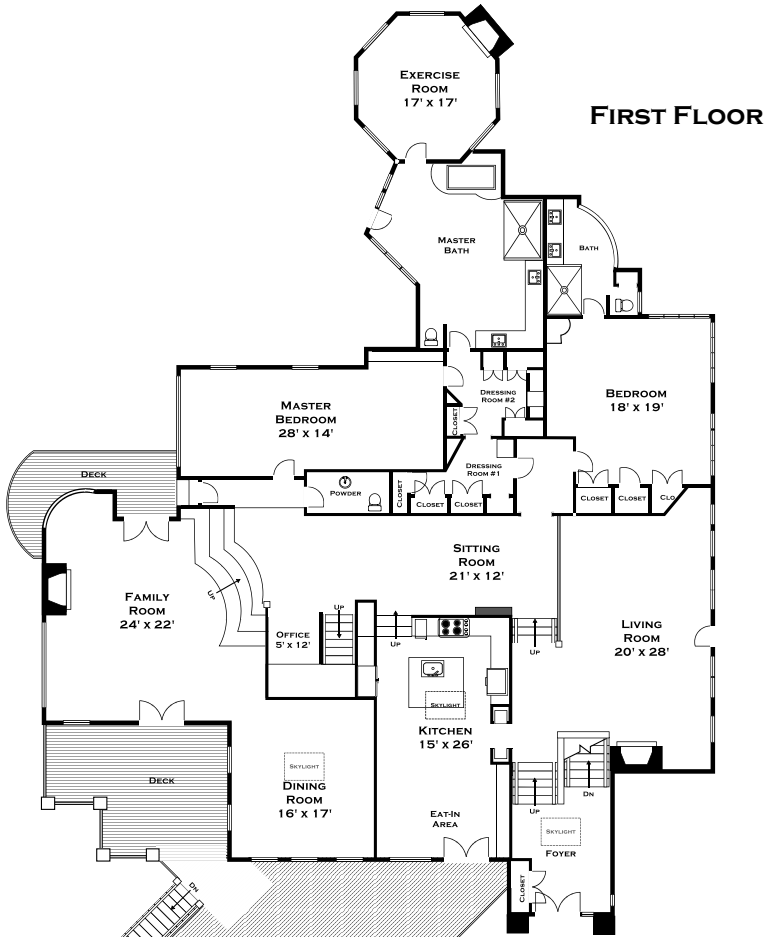

101 BOGLE STREET, WESTON MA

ALL MEASUREMENTS ARE APPROXIMATE AND FOR INFORMATIONAL PURPOSES ONLY— NOT DRAWN TO SCALE

DORENE J HIGGONS
GRAPHICS/CONSULTING
781.724.7306
DORENE.HIGGONS@GMAIL.COM